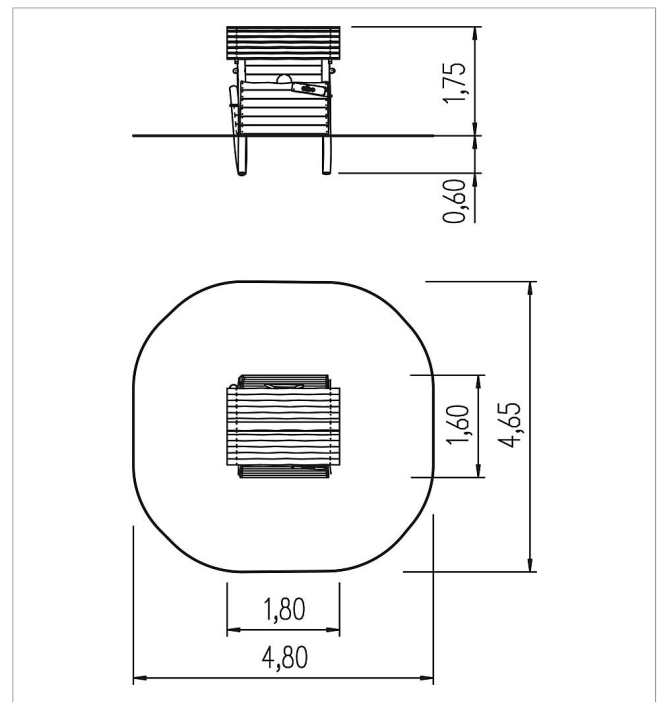

5 45 014 063 00

**paradiso play house
Firuna**

made in germany

Scope of delivery

1x play house with counters

	Material	Robinia natural
	Foundation level	ET 700
	Minimum space	4,60x4,16x1,76 m
	Free falling height	56 cm
	Impact protection net	-
	Foundations	6x CF
	Largest section	190x180x236 cm
	Heaviest section	300 kg