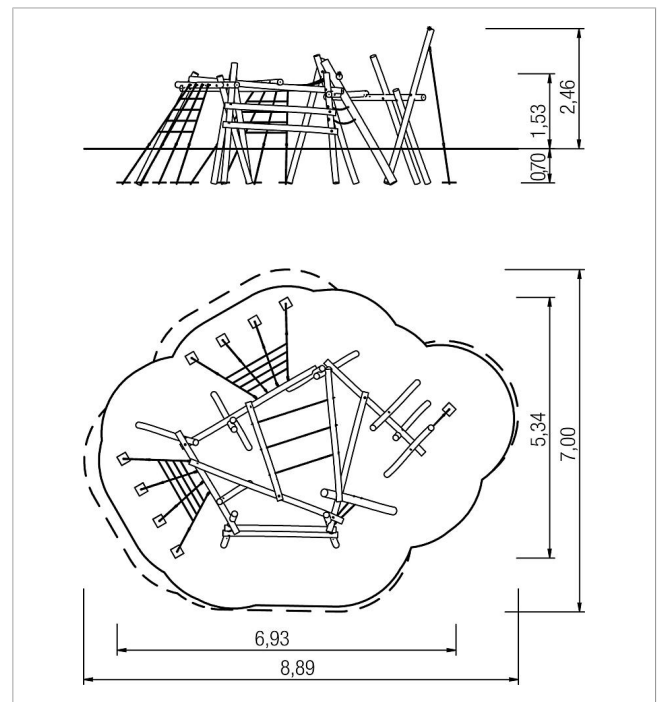

5 45 083 053 06

paradiso play unit Climbing Tree Ema

made in germany

Scope of delivery

- 21x posts: robinia
- 2x climbing net: plastic-coated steel cable
- 6x chain crossover and ascent: stainless steel
- 1x climbing rope: plastic-coated steel cable

	Material	Robinia oiled
	Foundation level	FL 3
	Minimum space	8,89x7,00x3,33 m
	Free falling height	153 cm
	Impact protection net	41,0 m ²
	Foundations	21x CF