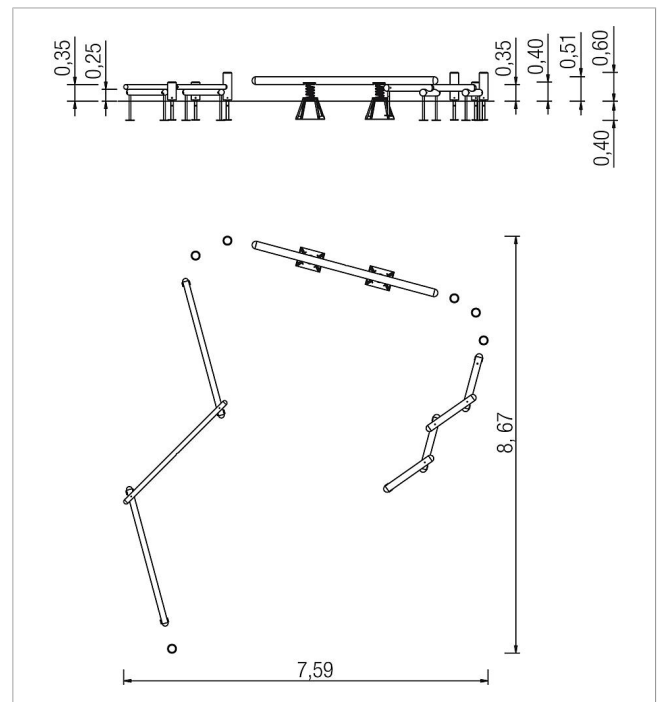

5 55 325 5

balance Beginner's Walk

made in germany

Scope of delivery

1x 5553085 Cross Over: pressure-impregnated SW
 1x 5553045 Quick Step: pressure-impregnated SW
 1x 5553065 Disco Fox: pressure impregnated SW
 3x 5553105 Step 40: pressure impregnated SW
 3x 5553115 Step 60: pressure impregnated SW
 post shoes: galvanised steel, painted plate

	Material	SW pi
	Foundation level	ET 400
	Minimum space	9,00x8,00x2,39 m
	Free falling height	59 cm
	Impact protection net	-
	Foundations	13x CF + 2x 5632280 or 8x CF + 5x PFs + 2x 5632280
	Largest section	400xØ 16 cm
	Heaviest section	60 kg