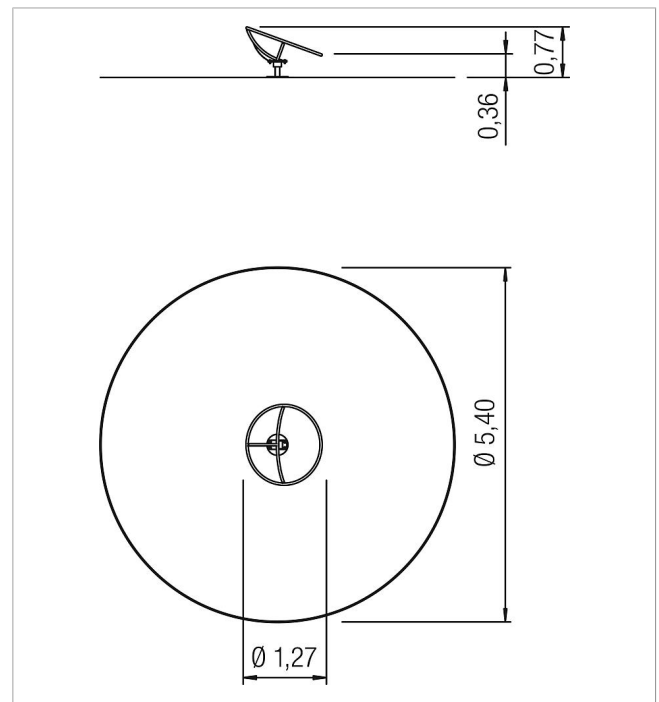

5 55 366 0

Basis Satellite carousel Ø 1,27 m

made in germany

Scope of delivery

- 1x nest swing: galvanised steel, plastic-coated steel cable, PE
- 1x bearing: Ball/conical roller bearing
- 1x mounting panel: stainless steel

	Material	Steel galv., plastic-coated steel cable, PE
	Foundation level	ET 0
	Minimum space	Ø 5,40x2,16 m
	Free falling height	50 cm
	Impact protection net	23,0 m ²
	Foundations	1x CF
	Assembly	2 persons/1 h
	Largest section	Ø 120x53 cm
	Heaviest section	39 kg