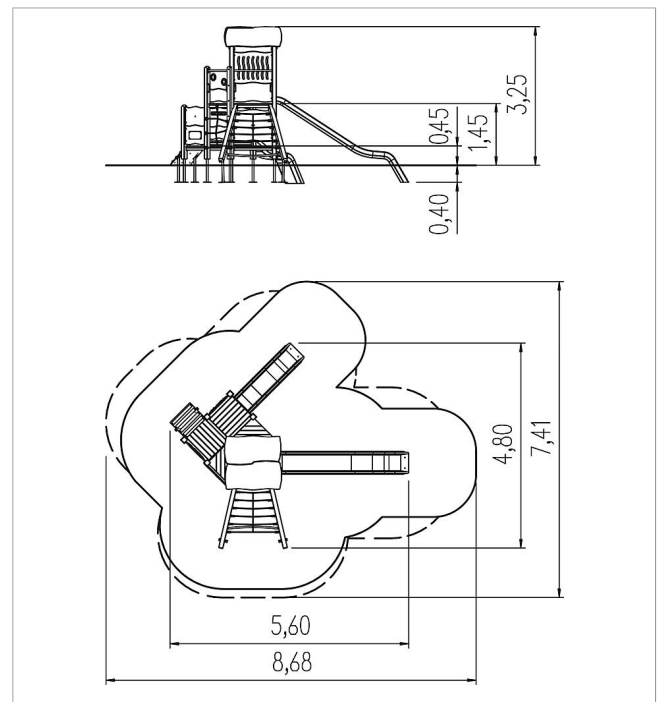

5 11 011 011 10

### Scope of delivery

- 9x post construction: SW
- 9x post shoe: steel galvanised
- 5x platform construction: SW
- 2x adapter: SW
- 4x wall panel: HPL
- 2x walk-through protection leaf: stainless steel
- 3x set of grips: aluminium, plastic coated
- 1x house roof: HPL
- 2x cord protection: HPL
- 1x net ascent oblique: polyester-coated steel cable, stainless steel
- 1x net ascent vertical: polyester-coated steel cable
- 1x ramp: HPL, SW
- 2x slide entry plate: HPL
- 1x play panel click wheel: HPL, stainless steel, plastic
- 1x play panel hole: HPL, perspex
- 1x play panel wavy grooves: HPL
- 1x play panel dice disc: HPL, steel galvanised
- 1x play panel gear wheel: HPL
- 1x play panel counting rings: HPL, ROB
- fittings: stainless steel

	Material	SW pi
	Foundation level	ET 400
	Minimum space	7,54x7,16x3,25 m
	Free falling height	145 cm
	Impact protection net	37,5 m <sup>2</sup>
	Foundations	12x CF or 12x PFs
	Assembly	2 persons/7 h