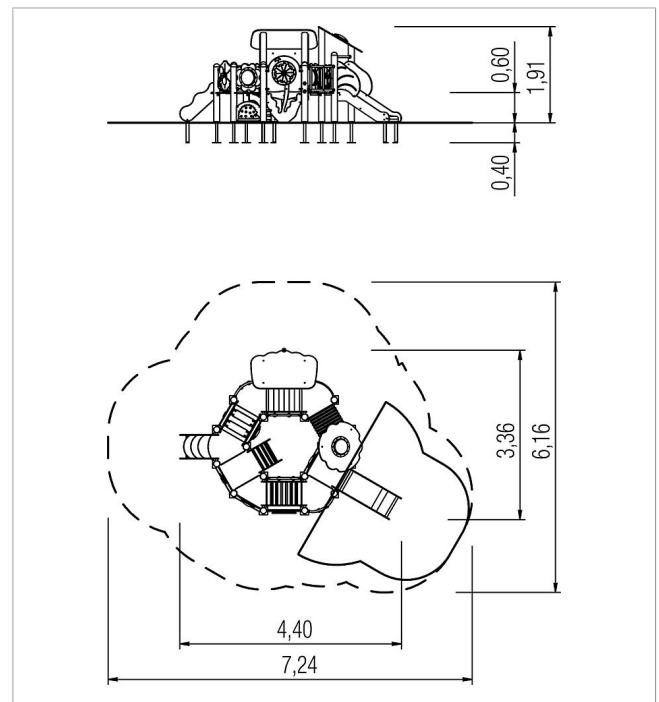

5 59 836 011 00

minimondo play unit Dandelion

made in germany

Scope of delivery

- 1x slide: HPL, stainless steel
- 1x stair: HPL
- 4x fence element: stainless steel, PE
- 1x fence element sea grass: stainless steel, HPL
- 8x platform surface: HPL, SW
- 2x roof: HPL, Makrolon
- 1x wall element with window and shutters: HPL, stainless steel
- 1x bench: HPL
- 1x arch bridge: HPL, SW
- 1x bend ramp: SW, HPL
- 1x crawling tube: PP, HPL
- 1x panel clover leaf: HPL
- 3x panel blossom: HPL, Makrolon
- 1x panel bee: HPL, silicone
- 1x panel dandelion: HPL, galvanised steel
- 1x panel hedgehog: HPL, PE, galvanised steel
- 1x wobbly transfer with chain: stainless steel, rubber, PE
- 1x set posts with post bases: SW, galvanised steel

	Material	SW pi
	Foundation level	ET 400
	Minimum space	7,24x6,16x2,40 m
	Free falling height	59 cm
	Impact protection net	7,5 m ²
	Foundations	23x CF or 3x PFs + 20x PFr
	Assembly	2 persons/10 h
	Heaviest section	55 kg