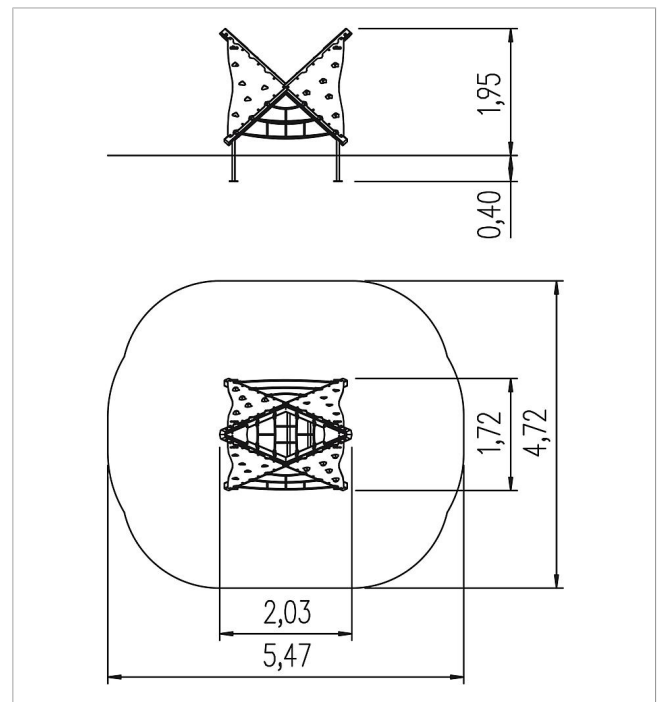

5 11 060 011 00

playo climbing unit Lhotse

made in germany

Scope of delivery

2x climbing panel with grips: HPL, GFRP
 2x climbing panel w/ grip holes: HPL
 2x reinforcement panel: HPL
 3x rung: stainless steel
 2x net: polyester-coated steel cable
 3x cable: polyester-coated steel cable
 wood construction: SW
 post shoe: galvanised steel

	Material	SW pi
	Foundation level	ET 400
	Minimum space	5,47x4,72x3,75 m
	Free falling height	195 cm
	Impact protection net	23,0 m ²
	Foundations	4x CF or 4x PFs
	Assembly	2 persons/2 h