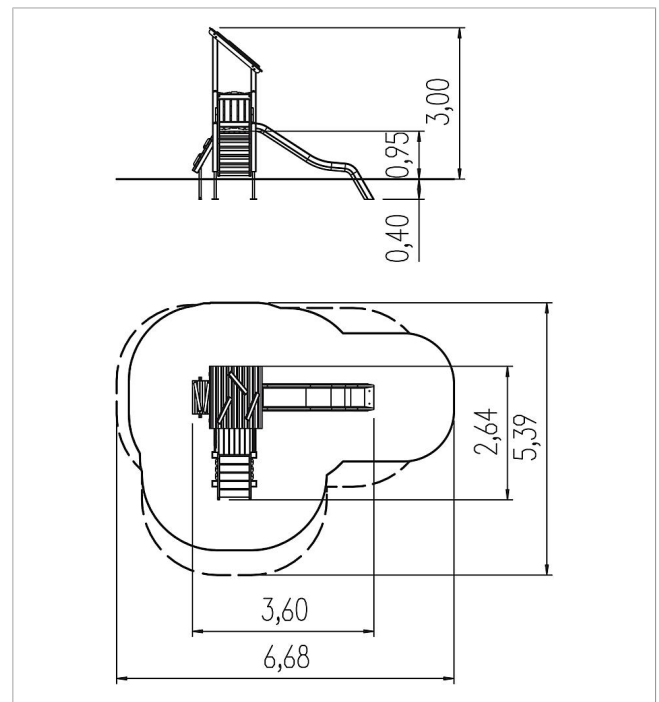

5 11 502 011 00

ecorino play unit Dom,  
solo

made in germany

### Scope of delivery

8x post construction: SW or steel  
 8x post shoe: steel galvanised  
 2x platform construction: SW  
 2x wall panel wood: SW  
 2x wall panel: HPL  
 7x decoration crossbar: SW  
 2x cord protection: HPL  
 1x long pent roof wood: SW  
 1x ramp: SW  
 1x slide entry plate: HPL  
 1x play panel gear wheel: HPL  
 1x staircase: SW  
 1x access restriction: HPL  
 fittings: stainless steel

	Material	SW pi
	Foundation level	ET 400
	Minimum space	6,01x5,40x3,00 m
	Free falling height	95 cm
	Impact protection net	17,0 m <sup>2</sup>
	Foundations	9x CF or 7x PFs
	Assembly	2 persons/8 h
	Largest section	0,15x0,15x3,42 m