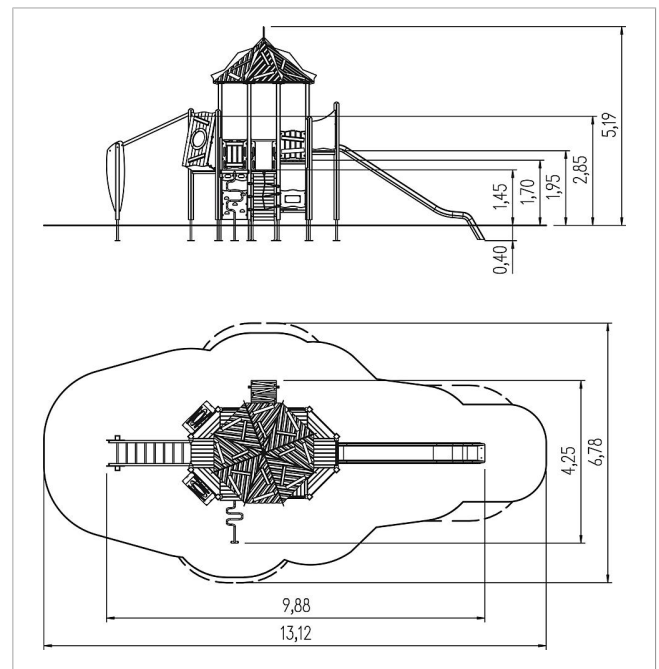

5 11 510 011 00

ecorino play unit Kilimandscharo, solo

made in germany

Scope of delivery

22x post construction: SW or steel
 22x post shoe: steel galvanised
 13x platform construction: SW
 2x 3D-wall panel: HPL, NH, Makrolon
 1x octagonal roof: SW, HPL, stainless steel
 8x adapter: SW
 11x wall panel wood: SW
 9x wall panel: HPL
 27x decoration crossbar: SW
 3x walk-through protection leaf: stainless steel
 3x set of grips: aluminium, plastic coated
 1x monkey bars: SW, rungs stainless steel, HPL
 1x climbing panel: HPL, climbing grips
 3x climbing panel: HPL
 2x cord protection: HPL
 1x net ascent vertical: polyester-coated steel cable
 1x ramp: HPL, SW
 1x slide entry plate: HPL
 1x seating area: SW
 1x play panel click wheel: HPL, stainless steel, plastic
 1x play panel hole: HPL, perspex
 1x play panel gear wheel: HPL
 1x wave ladder: stainless steel, SW
 3x access restriction: HPL
 fittings: stainless steel

	Material	SW pi
	Foundation level	ET 400
	Minimum space	13,12x6,78x5,19 m
	Free falling height	285 cm
	Impact protection net	58,0 m ²
	Foundations	24x CF or 24x PFs
	Assembly	2 persons/20 h