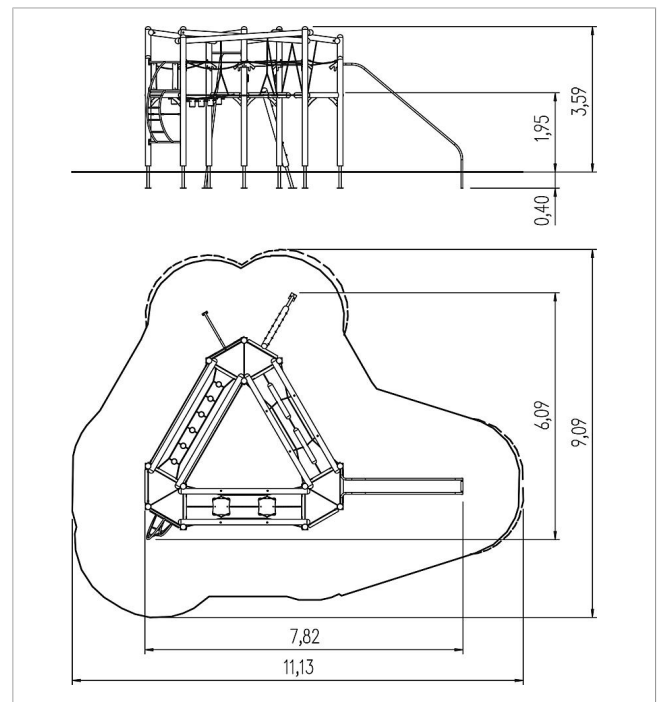

5 25 061 011 00

unique play unit Venetos

made in germany

Scope of delivery

- 12x post construction: SW or steel
- 6x platform: HPL
- 3x platform construction: galvanised steel
- 1x wall panel: SW
- 1x banister slide: stainless steel
- 1x fireman's pole: stainless steel
- 1x bud ascent: SW
- 1x lavender ascent: stainless steel, polyester-coated steel cable, SW
- 1x island crossover: HPL, stainless steel, SW
- 1x seesaw beam crossover: SW, stainless steel
- 1x post chain crossover: SW, stainless steel
- 2x walk-through protection: polyester-coated steel cable, stainless steel
- 1x set of grips: steel
- 2x frame trim: SW

	Material	SW pi
	Foundation level	ET 400
	Minimum space	11,07x9,23x4,46 m
	Free falling height	266 cm
	Impact protection net	63,5 m ²
	Foundations	15x CF or 15x PFs
	Assembly	2 persons/12 h
	Largest section	Ø 14x344 cm