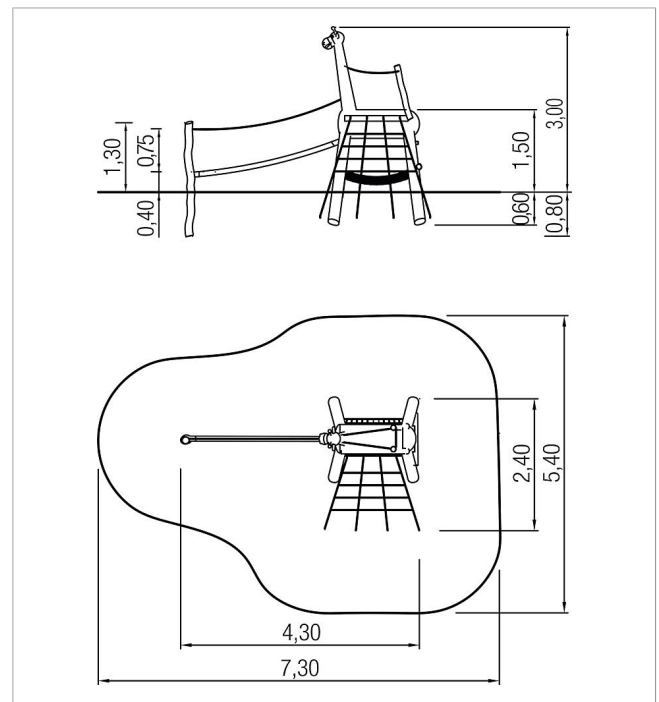

5 45 171 053 00

paradiso climbing giraffe Greg

made in germany

Scope of delivery

- 1x carved figure PH 100 cm: robinia
- 1x climbing net: plastic-coated steel cable
- 1x balance rope with ropen handrail: plastic-coated steel cable
- 1x crossbeam climbing ascent: robinia
- 1x lounge net: plastic-coated steel cable

	Material	Robinia oiled
	Foundation level	FL 3
	Minimum space	7,30x5,40x3,30 m
	Free falling height	150 cm
	Impact protection net	31,0 m ²
	Foundations	9x CF