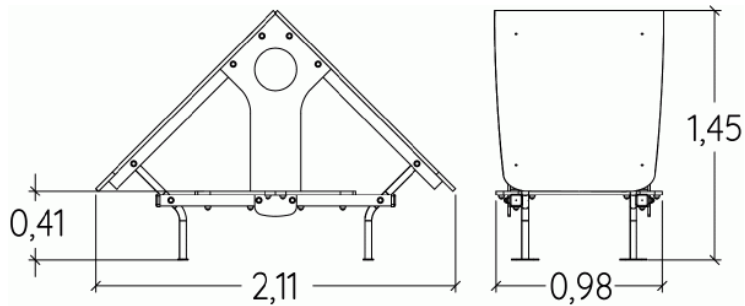

1+

6

0,6m

1 = 2,11m
2 = 0,98m
3 = 1,45m

Physical inclusion
Sensory inclusion
Cognitive inclusion

Play value :

5

role play

x1

meeting

x1

resting

x1

hiding

x1

taking shelter

x1

Installation of equipment

IMPORTANT: It is essential to refer to the installation instructions for information on the size of the safety areas.

-  Impact area (minimum normative surface)
-  Free space

		
1	<0,6m	19m ²

2

01h50

0.1m³

19m²

108kg

23kg