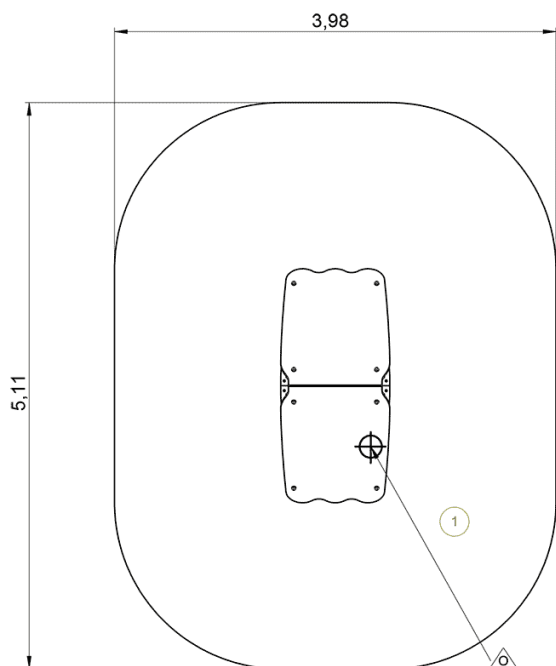

1+

6

0,6m

1 = 2,11m
2 = 0,98m
3 = 1,45m

Physical inclusion
Sensory inclusion
Cognitive inclusion

Play value :

5

role play

x1

meeting

x1

resting

x1

hiding

x1

taking shelter

x1

Installation of equipment

IMPORTANT: It is essential to refer to the installation instructions for information on the size of the safety areas.

-  Impact area (minimum normative surface)
-  Free space

		
1	<0,6m	19m ²

2

01h50

0.1m³

19m²

108kg

23kg