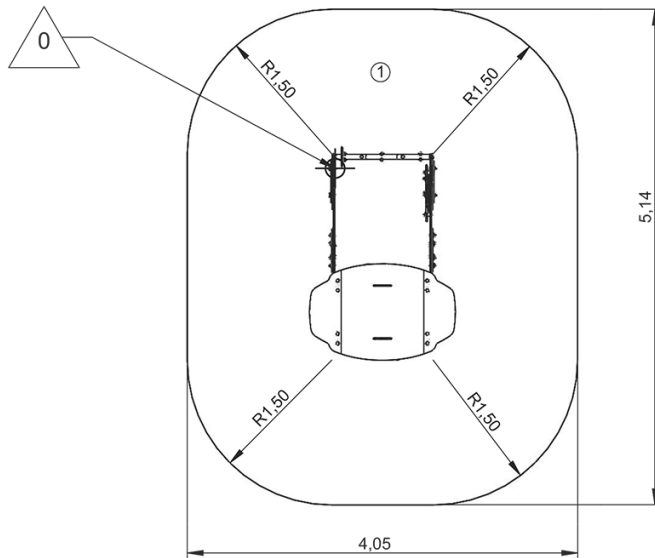

 2-6
 6
 0,6m
 1 = 2,07m
 2 = 1,51m
 3 = 1,57m

Physical inclusion
Sensory inclusion
Cognitive inclusion

Play value :

7

role play	meeting	resting	handling	taking shelter	thinking	visual stimulation
						
x1	x1	x1	x1	x1	x1	x1

Installation of equipment

IMPORTANT: It is essential to refer to the installation instructions for information on the size of the safety areas.

-  Impact area (minimum normative surface)
-  Free space

		
1	0,6m	19m ²

2

02h00

0.1m³

19m²

125kg

13kg