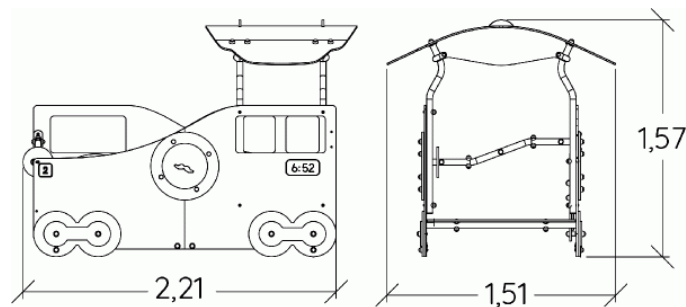

 2-6
 6
 0,6m
 1 = 2,07m
 2 = 1,51m
 3 = 1,57m

Physical inclusion
Sensory inclusion
Cognitive inclusion

Play value :

7

role play	meeting	resting	handling	taking shelter	thinking	visual stimulation
						
x1	x1	x1	x1	x1	x1	x1

Installation of equipment

IMPORTANT: It is essential to refer to the installation instructions for information on the size of the safety areas.

-  Impact area (minimum normative surface)
-  Free space

		
1	0,6m	19m ²

2

02h00

0.1m³

19m²

125kg

13kg