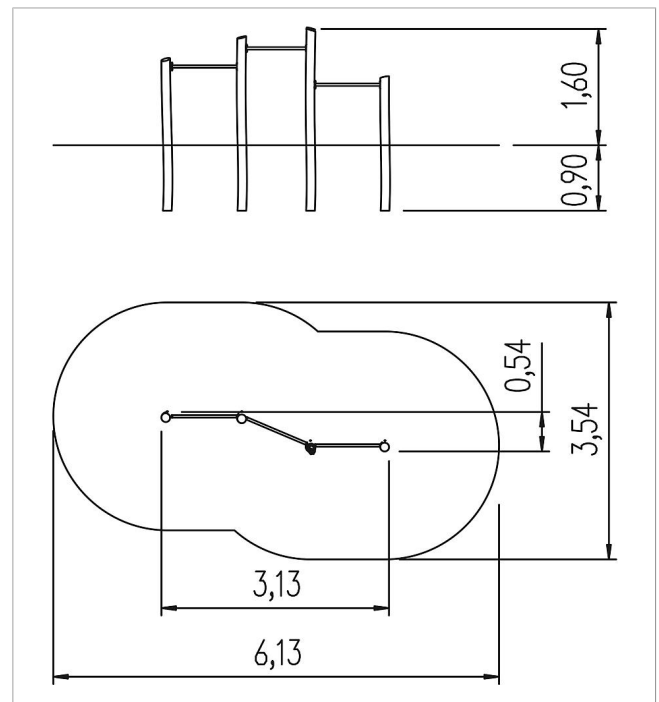

5 45 015 053 06

paradiso three-level horizontal bar Albin

made in germany

Scope of delivery

4x posts: robinia
3x horizontal bar: stainless steel

	Material	Robinia oiled
	Foundation level	ET 900
	Minimum space	6,13x3,54x3,20 m
	Free falling height	135 cm
	Impact protection net	17,5 m ²
	Foundations	4x CF
	Largest section	Ø 16x230 cm
	Heaviest section	50 kg