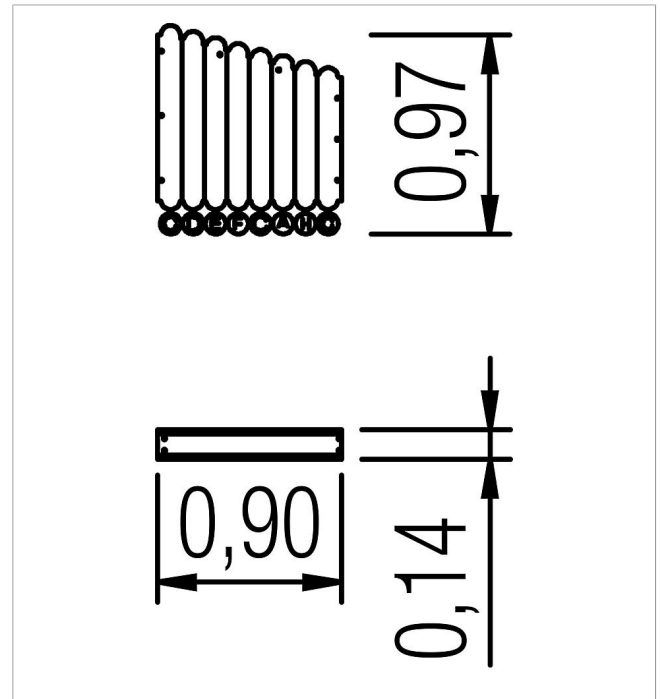

5 45 220 0

playo Elephant piano

made in germany

Scope of delivery

1x elephant piano: SW pi, HPL

	Material	SW pi, HPL
	Foundation level	-
	Minimum space	0,90x0,14x1,02 m
	Free falling height	-
	Impact protection net	-
	Foundations	-
	Assembly	2 persons/1 h
	Largest section	90x14x102 cm
	Heaviest section	10 kg