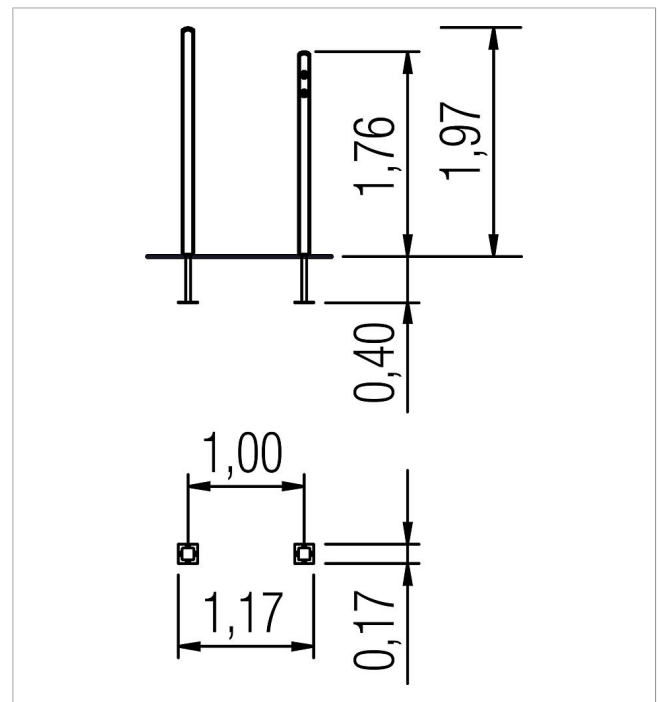

5 45 221 5

playo 2 upright posts for elephant piano

made in germany

3+

Scope of delivery

2x posts: SW
post bases: galvanised steel

	Material	SW pi
	Foundation level	ET 400
	Minimum space	-
	Free falling height	-
	Impact protection net	-
	Foundations	2x CF or 2x PFs
	Assembly	1 person/0.2 h
	Largest section	244x16x10 cm
	Heaviest section	7 kg