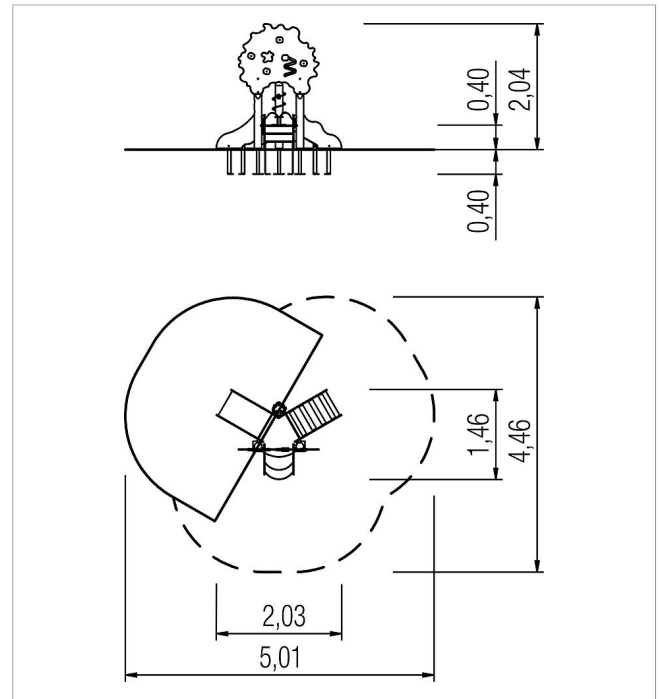

### Scope of delivery

- 1x belly board: HPL
- 1x climbing ramp: HPL, SW
- 1x tree backdrop: HPL
- 1x stair: HPL
- 1x platform surface: HPL
- 1x playing spiral: stainless steel, PE
- 1x set posts with post bases: SW, galvanised steel

	Material	SW pi
	Foundation level	ET 400
	Minimum space	5,01x4,46x2,20 m
	Free falling height	40 cm
	Impact protection net	7,0 m <sup>2</sup>
	Foundations	6x CF or 3x PFs + 3x PFr
	Assembly	2 persons/1.5 h
	Largest section	114x130x1,5 cm
	Heaviest section	23 kg