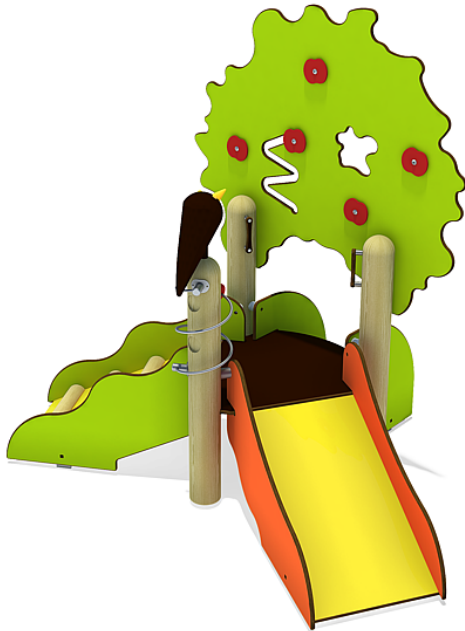

## minimondo play unit Apple Tree

made in germany

### Scope of delivery

- 1x belly board: HPL
- 1x climbing ramp: HPL, SW
- 1x tree backdrop: HPL
- 1x stair: HPL
- 1x platform surface: HPL
- 1x playing spiral: stainless steel, PE
- 1x set posts with post bases: SW, galvanised steel