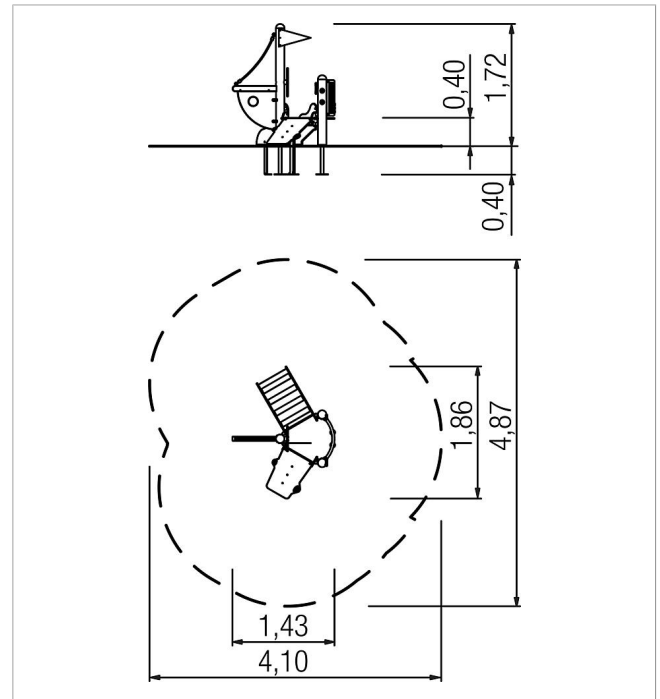

5 59 820 011 00

minimondo play unit Seagull

made in germany

Scope of delivery

- 1x belly board: HPL
- 1x climbing ramp: HPL, SW
- 1x steering wheel: HPL
- 1x panel with porthole: HPL
- 1x flag: tent tarpaulin
- 1x fence element: stainless steel, PE
- 1x platform surface: HPL
- 1x set posts with post bases: SW, galvanised steel

	Material	SW pi
	Foundation level	ET 400
	Minimum space	4,10x4,87x2,20 m
	Free falling height	40 cm
	Impact protection net	-
	Foundations	6x CF or 2x PFs + 3x PFr
	Assembly	2 persons/1.5 h
	Largest section	Ø 12x180 cm
	Heaviest section	23 kg