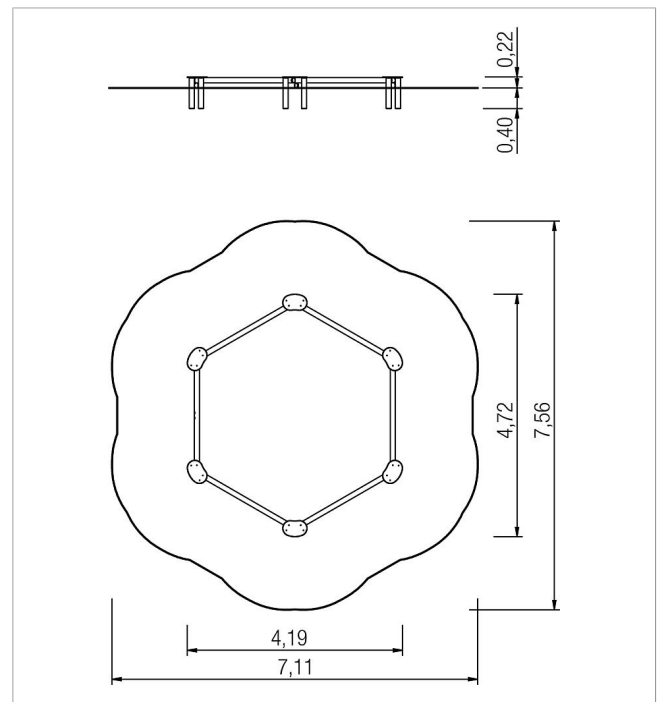

5 11 081 031 00

playo Sandpit sandy hexagon

made in germany

Scope of delivery

6x palisade sand pit: soft wood (SW)

6x sand play table: high pressure laminate (HPL)

	Material	Larch natural
	Foundation level	ET 400
	Minimum space	7,11x7,56x2,02 m
	Free falling height	22 cm
	Impact protection net	-
	Foundations	-
	Assembly	2 persons/3 h
	Heaviest section	15 kg