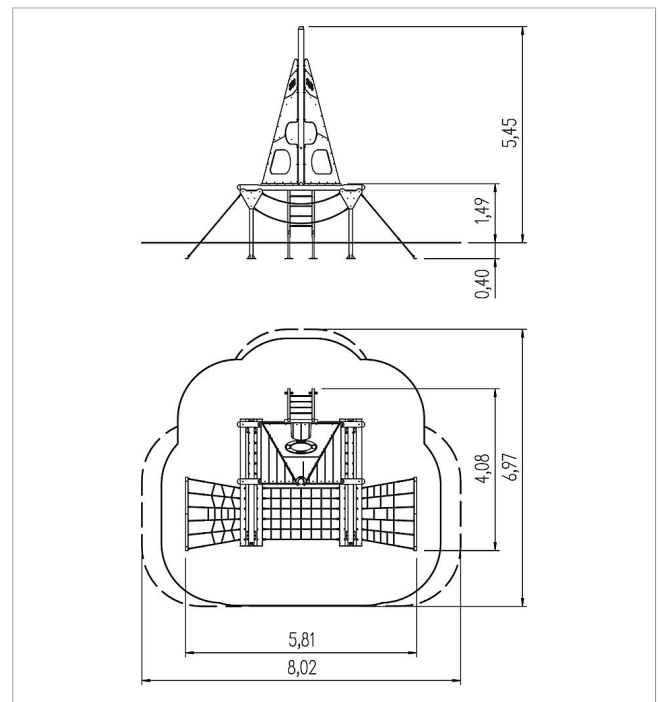

5 59 153 011 00

unique playing ship Catamaran

made in germany

Scope of delivery

- 1x mast: SW
- 1x sailing set: HPL
- 2x climbing net: plastic-coated steel cable
- 2x lying net: plastic-coated steel cable
- 1x platform: SW
- 2x pontoon: SW, HPL
- 4x railing posts: SW
- 4x railing rope: plastic-coated steel cable
- 1x wind vane: HPL
- 1x life ring: HPL
- 4x post shoe: galvanised steel

	Material	SW pi
	Foundation level	ET 400
	Minimum space	8,02x6,97x5,45 m
	Free falling height	149 cm
	Impact protection net	41,0 m ²
	Foundations	7x CF or 8x PFs + 4x PFI
	Assembly	3 persons/4 h