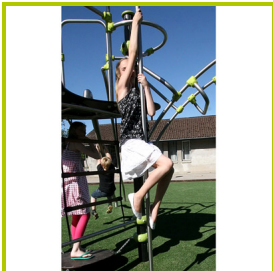

sliding

■ Speed slide

The modern, innovative design of the speed slide encourages users to try out numerous different ways of coming down it or even climbing up it. By placing their legs either side of the bars or even coming down on their stomachs, it's the users who make up the rules.

■ Fireman's pole

The pole enables children to take on the role of a fireman and slide down with their legs wrapped around the pole, whilst gripping with their hands. The height of the pole (2.4m) means that it provides a challenge at a testing height for the junior age group. The pole can equally be climbed up by users in search of a more advanced test of their strength and coordination.

hanging

■ Great arch

At over 4m long, the arch tests strength and agility as users swing from one bar to another to cross to the other side, whilst remaining above the ground. The equipment can also be used in an advanced way, by crossing over the top of the arch. As with nearly all the Ixo elements, its size makes it suitable for multiple users.

rotating

Gyro

The gyro enables users to learn how to use and manipulate their body weight, in order to turn 360° or to undertake multiple revolutions, whilst maintaining their balance and coordination. The gyro can be first used in a sitting position in order to gain confidence before progressing to turning in a standing position.