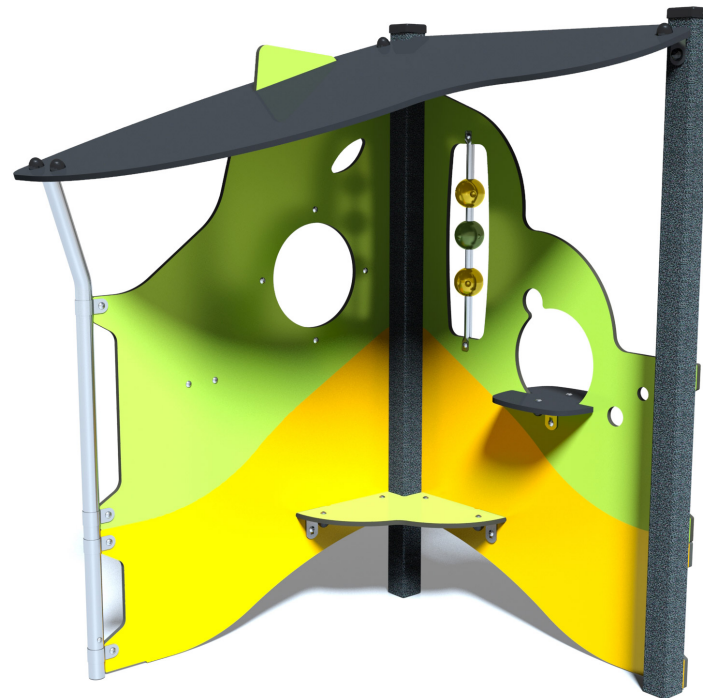

Physical inclusion
Sensory inclusion
Cognitive inclusion

Play value :

6

role play	meeting	resting	handling	taking shelter	tactile stimulation
x1	x1	x1	x1	x1	x1

Components

1 Corner Diabolo

Installation of equipment

IMPORTANT: It is essential to refer to the installation instructions for information on the size of the safety areas.

-  Impact area (minimum normative surface)
-  Free space

		
1	0,6m	15m ²

2

02h00

0.1m³

15m²

86kg

16kg