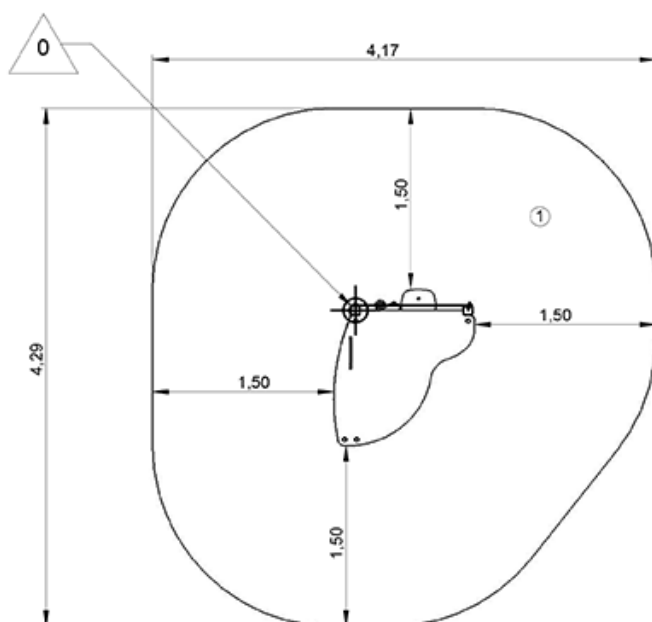

Physical inclusion
Sensory inclusion
Cognitive inclusion

Play value :

6

role play	meeting	resting	handling	taking shelter	tactile stimulation
x1	x1	x1	x1	x1	x1

Components

1 Corner Diabolo

Installation of equipment

IMPORTANT: It is essential to refer to the installation instructions for information on the size of the safety areas.

-  Impact area (minimum normative surface)
-  Free space

		
1	0,6m	15m ²

2

02h00

0.1m³

15m²

86kg

16kg