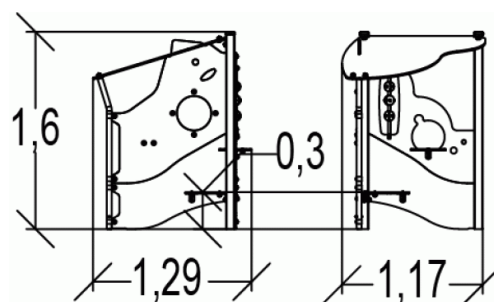

Physical inclusion
Sensory inclusion
Cognitive inclusion

Play value :

6

role play	meeting	resting	handling	taking shelter	tactile stimulation
x1	x1	x1	x1	x1	x1

Components

1 Corner Diabolo

Installation of equipment

IMPORTANT: It is essential to refer to the installation instructions for information on the size of the safety areas.

-  Impact area (minimum normative surface)
-  Free space

		
1	0,6m	15m ²

2

02h00

0.1m³

15m²

86kg

16kg