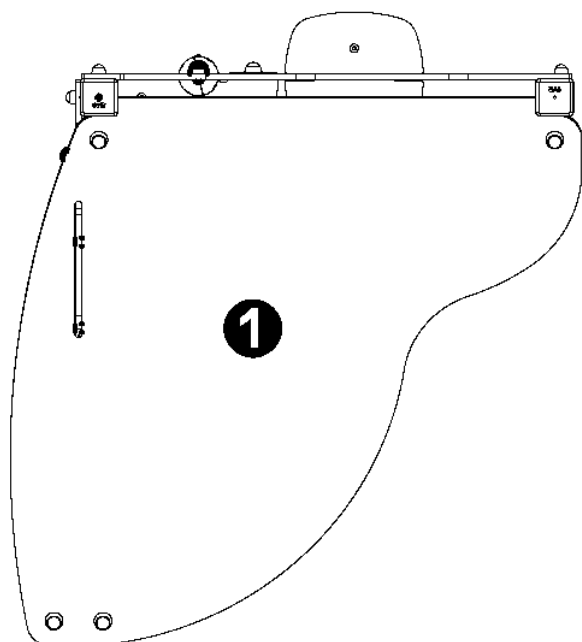

Physical inclusion
Sensory inclusion
Cognitive inclusion

Play value :

6

role play	meeting	resting	handling	taking shelter	tactile stimulation
x1	x1	x1	x1	x1	x1

Components

1 Corner Diabolo

Installation of equipment

IMPORTANT: It is essential to refer to the installation instructions for information on the size of the safety areas.

-  Impact area (minimum normative surface)
-  Free space

		
1	0,6m	15m ²

2

02h00

0.1m³

15m²