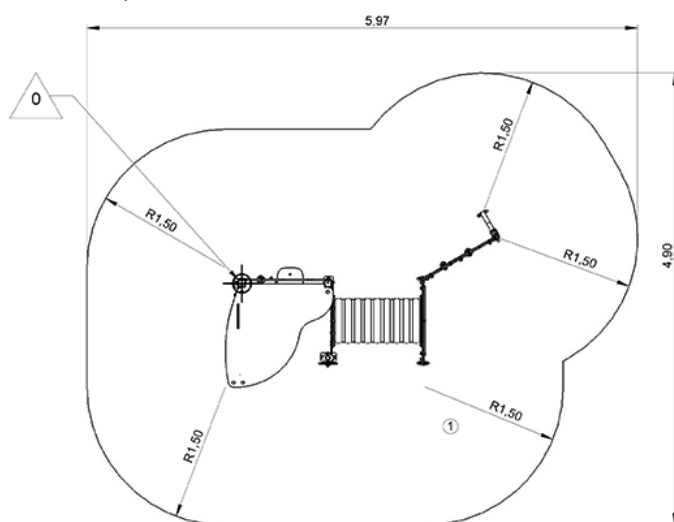

Components

- ❶ Corner Diabolo
- ❷ Tunnel Maisonnette
- ❸ Panneau Smiley
- ❹ Panneau Haut Maisonnette
- ❺ Spinning disc

Installation of equipment

IMPORTANT: It is essential to refer to the installation instructions for information on the size of the safety areas.

-  Impact area (minimum normative surface)
-  Free space

		
1	0,6m	23,5m ²

2

05h00

0.25m³

23.5m²

161kg

16kg