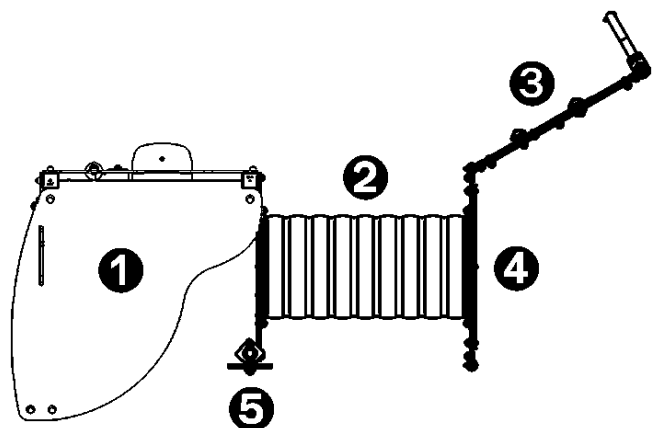

 **1+**
 **15**
 **0,6m**

 1 = 2,96m
 2 = 1,9m
 3 = 1,6m

Physical inclusion
Sensory inclusion
Cognitive inclusion

Play value : **20**

role play  x2	meeting  x2	resting  x1	handling  x4	crawling  x1	hiding  x1	taking shelter  x1	tactile stimulation  x4
visual stimulation  x3	getting across  x1						

Components

- ❶ Corner Diabolo
- ❷ Tunnel Maisonnette
- ❸ Panneau Smiley
- ❹ Panneau Haut Maisonnette
- ❺ Spinning disc

Installation of equipment

IMPORTANT: It is essential to refer to the installation instructions for information on the size of the safety areas.

-  Impact area (minimum normative surface)
-  Free space

		
1	0,6m	23,5m ²

2

05h00

0.25m³

23.5m²

161kg

16kg