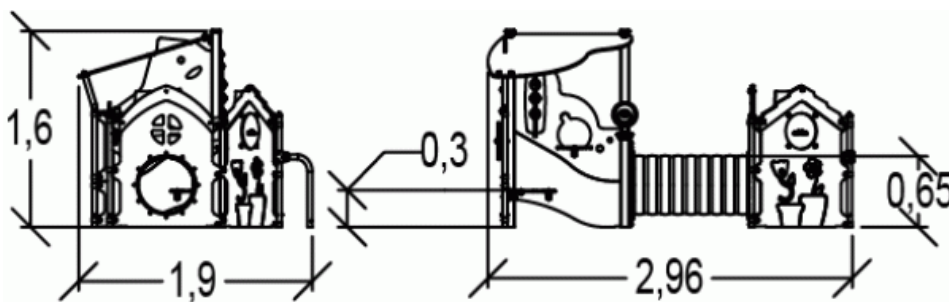

 **1+**
 **15**
 **0,6m**

 1 = 2,96m
 2 = 1,9m
 3 = 1,6m

Physical inclusion
Sensory inclusion
Cognitive inclusion

Play value : **20**

role play  x2	meeting  x2	resting  x1	handling  x4	crawling  x1	hiding  x1	taking shelter  x1	tactile stimulation  x4
visual stimulation  x3	getting across  x1						

Components

- ❶ Corner Diabolo
- ❷ Tunnel Maisonnette
- ❸ Panneau Smiley
- ❹ Panneau Haut Maisonnette
- ❺ Spinning disc

Installation of equipment

IMPORTANT: It is essential to refer to the installation instructions for information on the size of the safety areas.

-  Impact area (minimum normative surface)
-  Free space

		
1	0,6m	23,5m ²

2

05h00

0.25m³

23.5m²

161kg

16kg