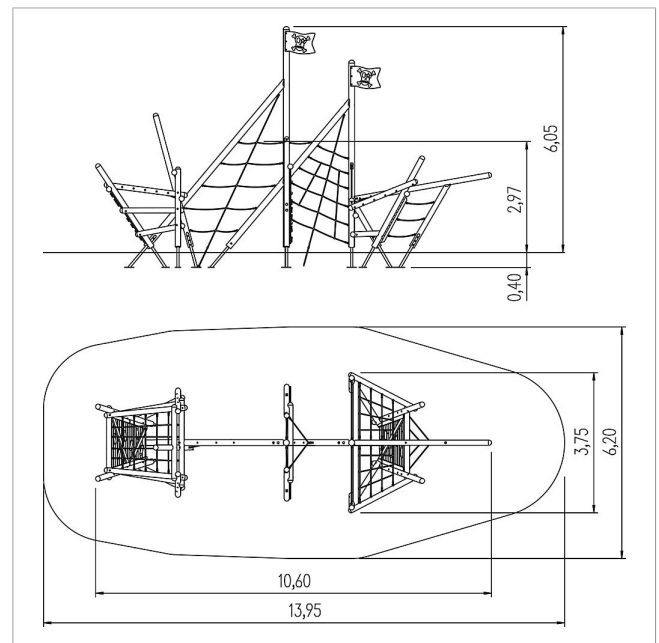

5 59 154 011 00

climbo playing ship Primo Victoria

made in germany

Scope of delivery

- post construction: SW
- post shoe: galvanised steel
- 4x climbing wall with climbing grips: SW, HPL, GFRP
- 1x climbing wall with opening and climbing grips: SW, HPL, GFRP
- 5x climbing net: polyester-coated steel cable
- 5x hand rope: polyester-coated steel cable
- 3x kick rope: polyester-coated steel cable
- 2x flag Jolly Roger: HPL

	Material	SW pi
	Foundation level	ET 400
	Minimum space	13,98x6,20x6,05 m
	Free falling height	297 cm
	Impact protection net	73,0 m ²
	Foundations	1x CF
	Assembly	3 persons/12 h