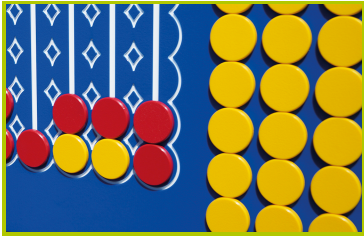

Fun panels & Sound and musical games

(technical specification)

R34-FIROW3

- 1- The panel is made of High Density Polyethylene (HDPE) with orange peel texture finish.