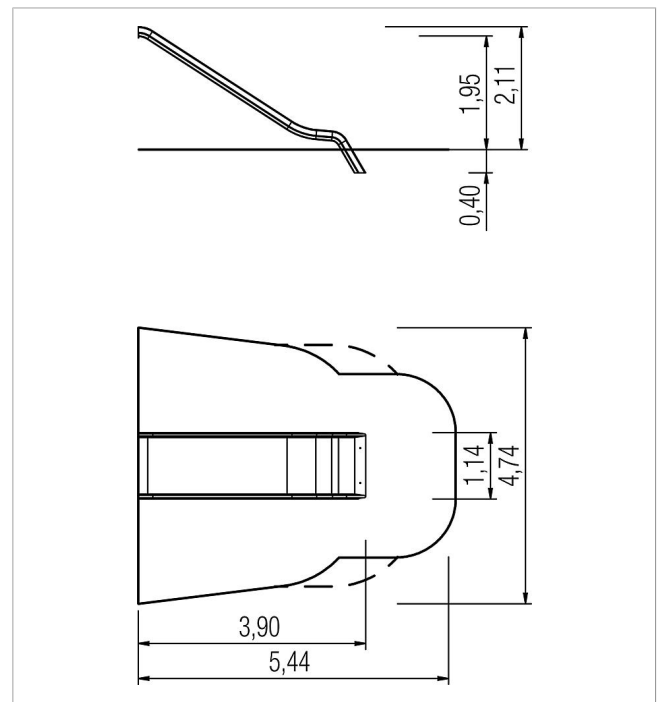

5 40 105 121 00

**Basis Attachment slide  
wide stainless steel,  
PH 195 cm**

made in germany

**Scope of delivery**

1 wide slide PH 195 cm: stainless steel

	Material	stainless steel
	Foundation level	FL 1
	Minimum space	5,32x4,74x3,70 m
	Free falling height	195 cm
	Impact protection net	18,0 m <sup>2</sup>
	Foundations	1x CF or 1x PFs
	Assembly	2 persons/1 h
	Largest section	459x114x45 cm
	Heaviest section	150 kg