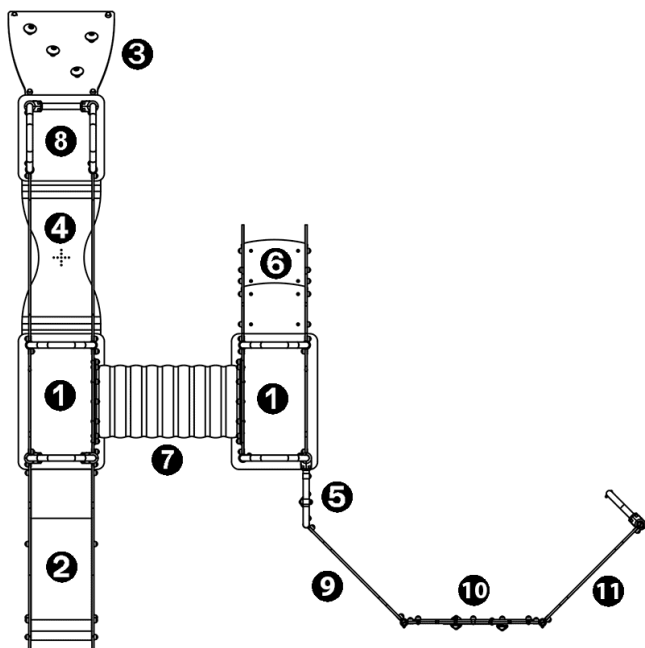

Components

- ❶ Platform HT: 0.6m
- ❷ Slide HT: 0.6m
- ❸ Slope
- ❹ The flexible walkway
- ❺ Diabolo Baby Height Gauge
- ❻ Baby access steps
- ❼ Diabolo Baby tunnel
- ❽ Platform, H: 0.6cm
- ❾ Panneau Silhouette
- ❿ Panneau Haut Maisonnette
- ⓫ The mouse hole \varnothing 48cm

Installation of equipment

IMPORTANT: It is essential to refer to the installation instructions for information on the size of the safety areas.

- Impact area (minimum normative surface)
- Free space

1	0,6m	31,5m ²
2	1m	8m ²