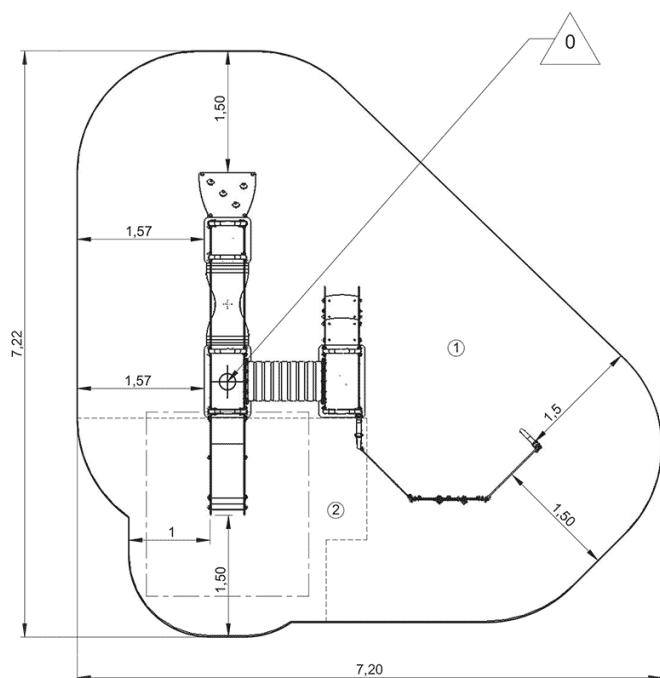

Components

- ❶ Platform HT: 0.6m
- ❷ Slide HT: 0.6m
- ❸ Slope
- ❹ The flexible walkway
- ❺ Diabolo Baby Height Gauge
- ❻ Baby access steps
- ❼ Diabolo Baby tunnel
- ❽ Platform, H: 0.6cm
- ❾ Panneau Silhouette
- ❿ Panneau Haut Maisonnette
- ⓫ The mouse hole \varnothing 48cm

Installation of equipment

IMPORTANT: It is essential to refer to the installation instructions for information on the size of the safety areas.

- Impact area (minimum normative surface)
- Free space

1	0,6m	31,5m ²
2	1m	8m ²

2

08h00

0.38m³

39.5m²

314kg

15kg

EN

1176