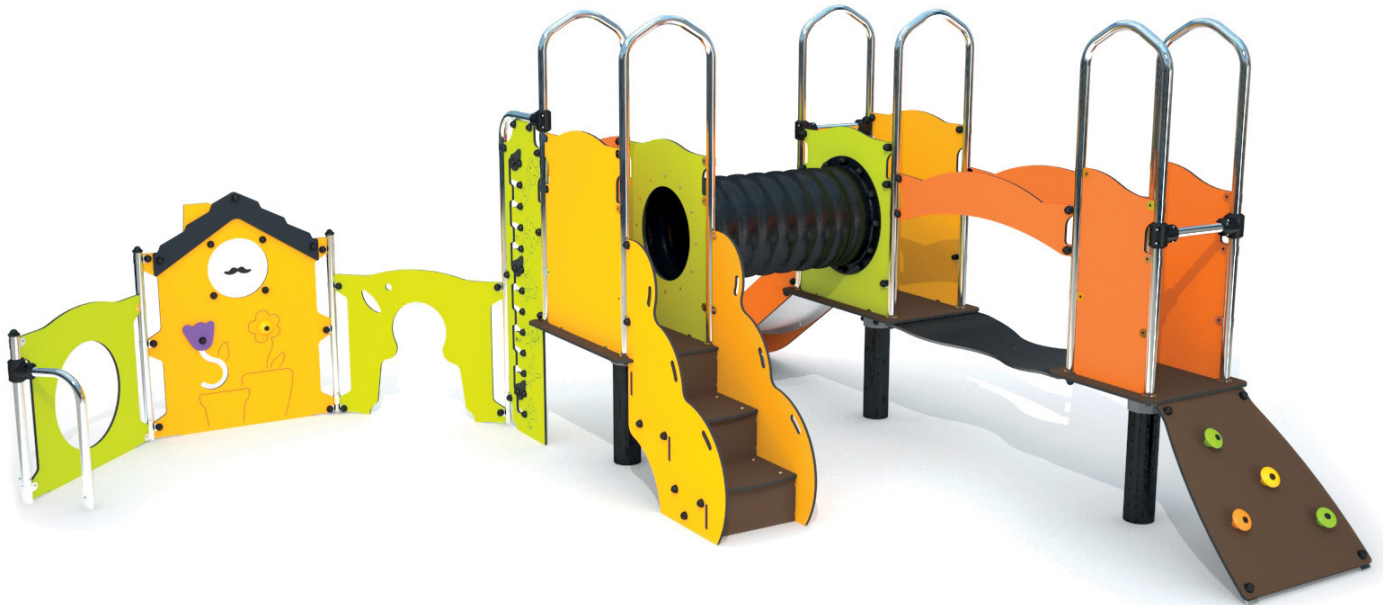

Physical inclusion
Sensory inclusion
Cognitive inclusion

Play value : **24**

climbing x1	role play x2	sliding x1	meeting x4	handling x2	crawling x3	hiding x1	balancing x1
thinking x1	tactile stimulation x2	visual stimulation x1	climbing x1	getting across x4			

Components

- ❶ Platform HT: 0.6m
- ❷ Slide HT: 0.6m
- ❸ Slope
- ❹ The flexible walkway
- ❺ Diabolo Baby Height Gauge
- ❻ Baby access steps
- ❼ Diabolo Baby tunnel
- ❽ Platform, H: 0.6cm
- ❾ Panneau Silhouette
- ❿ Panneau Haut Maisonnette
- ⓫ The mouse hole \varnothing 48cm