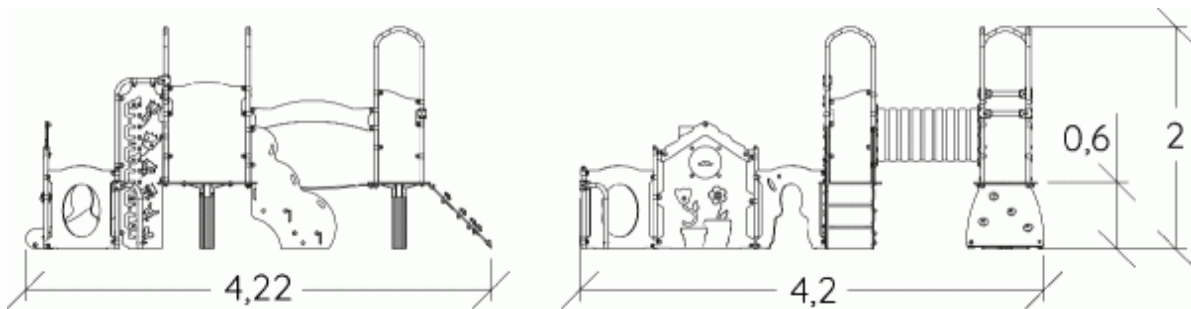

Physical inclusion
Sensory inclusion
Cognitive inclusion

Play value : **24**

climbing x1	role play x2	sliding x1	meeting x4	handling x2	crawling x3	hiding x1	balancing x1
thinking x1	tactile stimulation x2	visual stimulation x1	climbing x1	getting across x4			

Components

- ❶ Platform HT: 0.6m
- ❷ Slide HT: 0.6m
- ❸ Slope
- ❹ The flexible walkway
- ❺ Diabolo Baby Height Gauge
- ❻ Baby access steps
- ❼ Diabolo Baby tunnel
- ❽ Platform, H: 0.6cm
- ❾ Panneau Silhouette
- ❿ Panneau Haut Maisonnette
- ⓫ The mouse hole \varnothing 48cm

Installation of equipment

IMPORTANT: It is essential to refer to the installation instructions for information on the size of the safety areas.

- Impact area (minimum normative surface)
- Free space

1	0,6m	31,5m ²
2	1m	8m ²

2

08h00

0.38m³

39.5m²

314kg

15kg

EN

1176