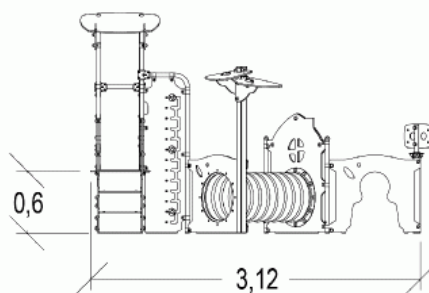

0.5+

12

1m

1 = 2,77m
2 = 3,39m
3 = 2,12m

Physical inclusion
Sensory inclusion
Cognitive inclusion

Play value : **16**

role play	sliding	meeting	handling	crawling	hiding	taking shelter	thinking
x1	x1	x1	x2	x2	x1	x1	x1
tactile stimulation	visual stimulation	climbing	getting across				
x2	x1	x1	x2				

Components

- ① Panneau Silhouette
- ② Tunnel Maisonnette
- ③ Platform HT: 0.6m
- ④ Slide HT: 0.6m
- ⑤ Coloured binoculars
- ⑥ Diabolo Baby Height Gauge
- ⑦ Baby access steps
- ⑧ Arbre Maisonnette

Installation of equipment

IMPORTANT: It is essential to refer to the installation instructions for information on the size of the safety areas.

-  Impact area (minimum normative surface)
-  Free space

1	0,6m	18m ²
2	1m	7,5m ²

2

05h00

0.27m³

25.5m²

203kg

13kg

EN

1176