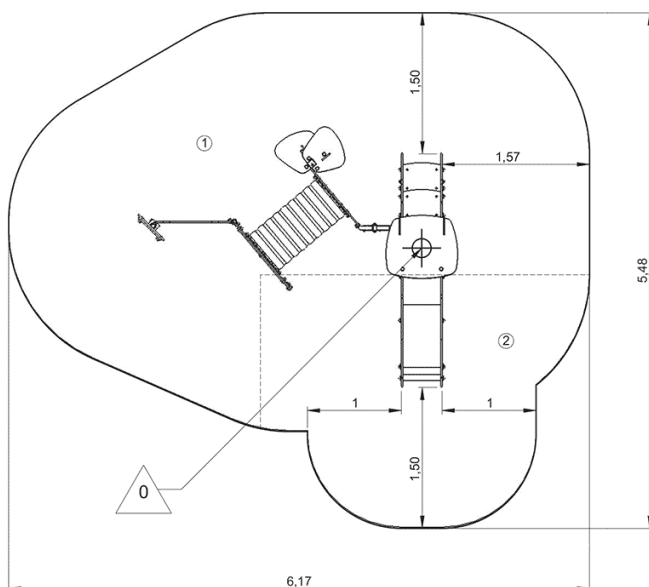

Components

- ① Panneau Silhouette
- ② Tunnel Maisonnette
- ③ Platform HT: 0.6m
- ④ Slide HT: 0.6m
- ⑤ Coloured binoculars
- ⑥ Diabolo Baby Height Gauge
- ⑦ Baby access steps
- ⑧ Arbre Maisonnette

Installation of equipment

IMPORTANT: It is essential to refer to the installation instructions for information on the size of the safety areas.

-  Impact area (minimum normative surface)
-  Free space

1	0,6m	18m ²
2	1m	7,5m ²

2

05h00

0.27m³

25.5m²

203kg

13kg

EN

1176