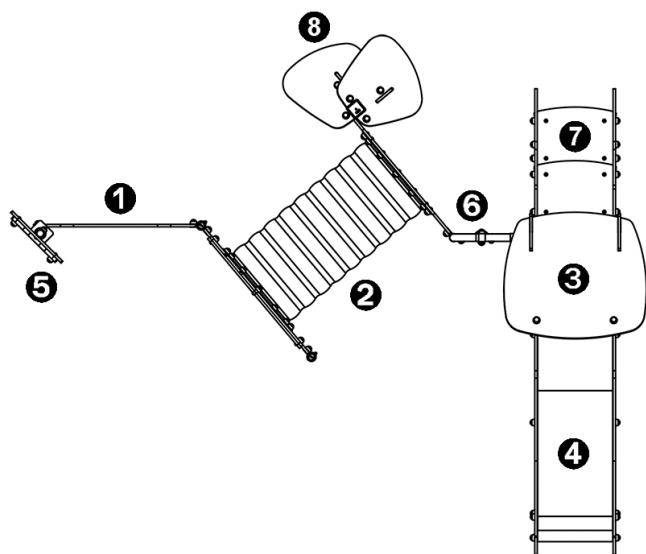

0.5+

12

1m

1 = 2,77m
2 = 3,39m
3 = 2,12m

Physical inclusion
Sensory inclusion
Cognitive inclusion

Play value : **16**

role play	sliding	meeting	handling	crawling	hiding	taking shelter	thinking
x1	x1	x1	x2	x2	x1	x1	x1
tactile stimulation	visual stimulation	climbing	getting across				
x2	x1	x1	x2				

Components

- ① Panneau Silhouette
- ② Tunnel Maisonnette
- ③ Platform HT: 0.6m
- ④ Slide HT: 0.6m
- ⑤ Coloured binoculars
- ⑥ Diabolo Baby Height Gauge
- ⑦ Baby access steps
- ⑧ Arbre Maisonnette

Installation of equipment

IMPORTANT: It is essential to refer to the installation instructions for information on the size of the safety areas.

-  Impact area (minimum normative surface)
-  Free space

1	0,6m	18m ²
2	1m	7,5m ²

2

05h00

0.27m³

25.5m²

203kg

13kg

EN

1176