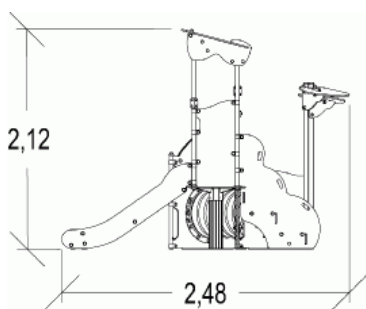

0.5+

12

1m

1 = 2,77m
2 = 3,39m
3 = 2,12m

Physical inclusion
Sensory inclusion
Cognitive inclusion

Play value : **16**

role play	sliding	meeting	handling	crawling	hiding	taking shelter	thinking
x1	x1	x1	x2	x2	x1	x1	x1
tactile stimulation	visual stimulation	climbing	getting across				
x2	x1	x1	x2				

Components

- ① Panneau Silhouette
- ② Tunnel Maisonnette
- ③ Platform HT: 0.6m
- ④ Slide HT: 0.6m
- ⑤ Coloured binoculars
- ⑥ Diabolo Baby Height Gauge
- ⑦ Baby access steps
- ⑧ Arbre Maisonnette

Installation of equipment

IMPORTANT: It is essential to refer to the installation instructions for information on the size of the safety areas.

-  Impact area (minimum normative surface)
-  Free space

1	0,6m	18m ²
2	1m	7,5m ²

2

05h00

0.27m³

25.5m²

203kg

13kg

EN

1176