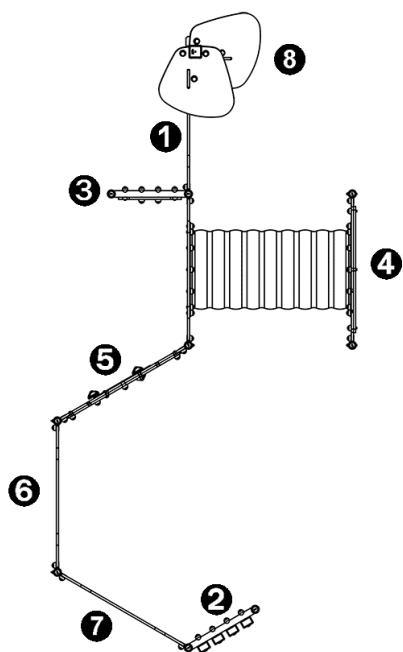

thinking

x2

tactile stimulation

x4

visual stimulation

x3

getting across

x3

Components

- ① Panneau Silhouette
- ② Barrière Bois
- ③ Panneau Météo
- ④ Tunnel Maisonnette
- ⑤ Panneau Haut Maisonnette
- ⑥ The mouse hole ø 48cm
- ⑦ The sensory play fence
- ⑧ Arbre Maisonnette

Installation of equipment

IMPORTANT: It is essential to refer to the installation instructions for information on the size of the safety areas.

-  Impact area (minimum normative surface)
-  Free space

		
1	0,6m	27m ²

2

05h00

0.27m³