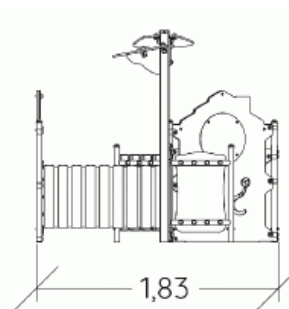

0.5+

12

0,6m

1 = 3,87m
2 = 1,83m
3 = 1,6m

Physical inclusion
Sensory inclusion
Cognitive inclusion

Play value : **21**

role play

x1

Components

- ① Panneau Silhouette
- ② Barrière Bois
- ③ Panneau Météo
- ④ Tunnel Maisonnette
- ⑤ Panneau Haut Maisonnette
- ⑥ The mouse hole ø 48cm
- ⑦ The sensory play fence
- ⑧ Arbre Maisonnette

Installation of equipment