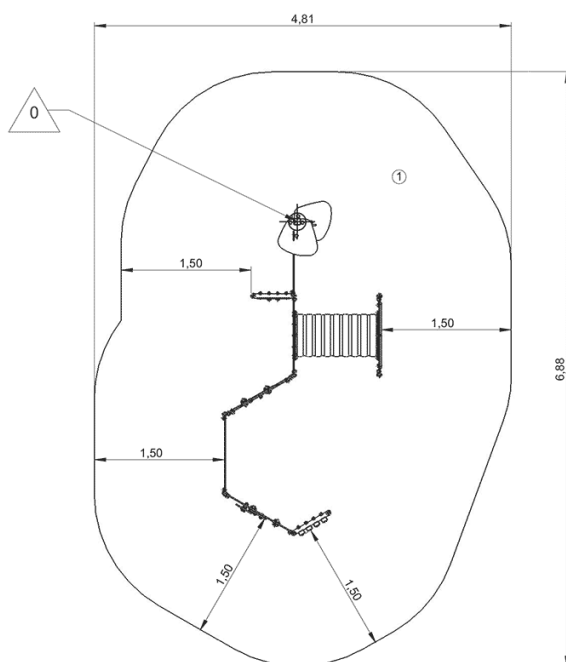

Components

- ① Panneau Silhouette
- ② Barrière Bois
- ③ Panneau Météo
- ④ Tunnel Maisonnette
- ⑤ Panneau Haut Maisonnette
- ⑥ The mouse hole ø 48cm
- ⑦ The sensory play fence
- ⑧ Arbre Maisonnette

Installation of equipment

IMPORTANT: It is essential to refer to the installation instructions for information on the size of the safety areas.

-  Impact area (minimum normative surface)
-  Free space

		
1	0,6m	27m ²

2

05h00

0.27m³