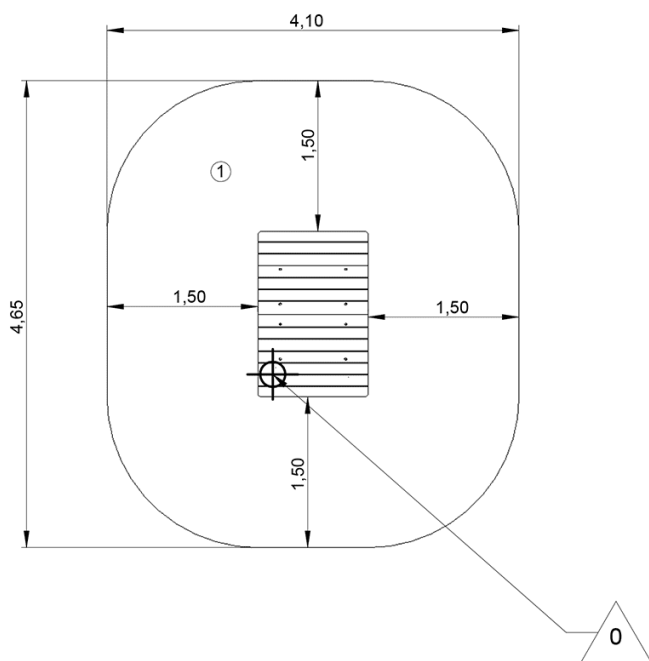

IMPORTANT: It is essential to refer to the installation instructions for information on the size of the safety areas.

 Impact area (minimum normative surface)

 Free space

		
1	<0,6m	17,5m ²

2

01h00

0m³

17.5m²