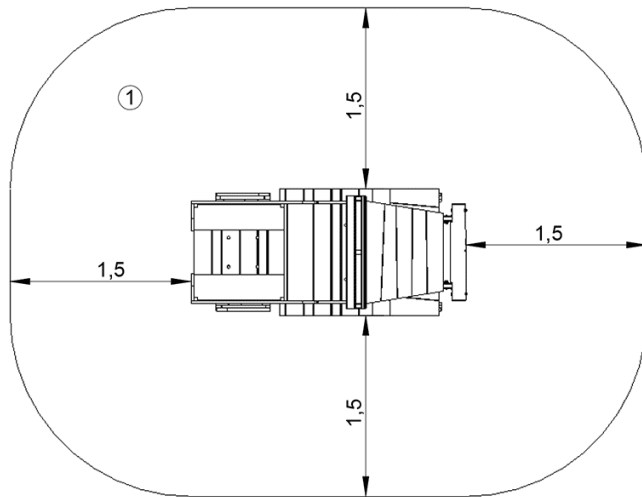

IMPORTANT: It is essential to refer to the installation instructions for information on the size of the safety areas.

-  Impact area (minimum normative surface)
-  Free space

		
1	0,75m	19,5m ²

2

01h00

0.1m³

19.5m²

212kg

185kg