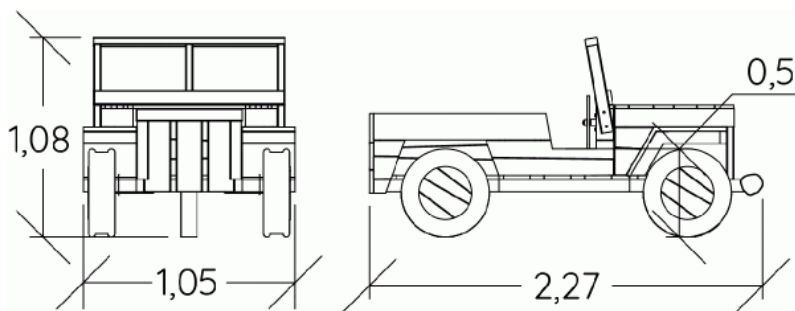

2+

6

0,75m

1 = 2,27m
2 = 1,05m
3 = 1,08m

Physical inclusion
Sensory inclusion
Cognitive inclusion

Play value :

4

role play

IMPORTANT: It is essential to refer to the installation instructions for information on the size of the safety areas.

-  Impact area (minimum normative surface)
-  Free space

		
1	0,75m	19,5m ²

2

01h00

0.1m³

19.5m²

212kg

185kg