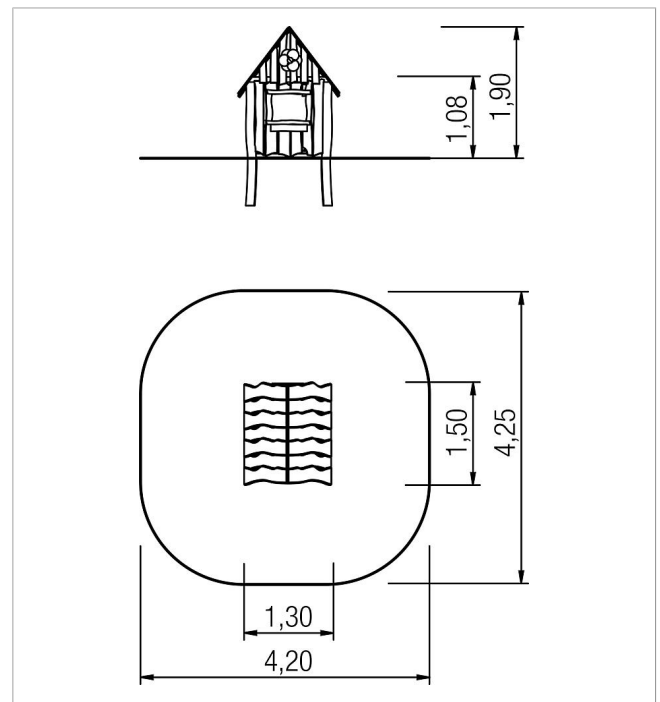

5 45 339 053 06

**paradiso play house**  
**Per**

made in germany

### Scope of delivery

1x play house: robinia  
1x window with flower box: robinia  
1x decorative flower: robinia

	Material	Robinia oiled
	Foundation level	ET 700
	Minimum space	4,20x4,25x1,90 m
	Free falling height	11 cm
	Impact protection net	-
	Foundations	4x CF
	Assembly	1 person/2 h