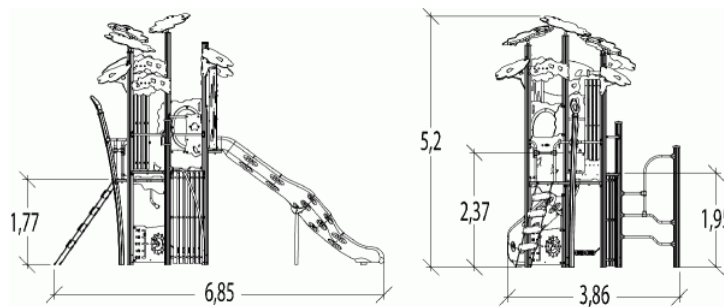

Physical inclusion
Sensory inclusion
Cognitive inclusion

Play value : **29**

role play x3	sliding x1	meeting x2	resting x4	handling x2	swinging x4	hiding x1	balancing x1
taking shelter x1	thinking x1	sound stimulation x1	tactile stimulation x3	visual stimulation x2	climbing x3		

Components

- ❶ Net ladder
- ❷ Interconnection
- ❸ Play porthole
- ❹ Clock panel
- ❺ Platform Ht : 2,37 m
- ❻ Toboggan Ht : 2,37 m
- ❼ Play panel
- ❽ Palissade cabane
- ❾ 2-seater suspended seats

Installation of equipment

IMPORTANT: It is essential to refer to the installation instructions for information on the size of the safety areas.

-  Impact area (minimum normative surface)
-  Free space

1	0,6m	6m ²
2	1m	4m ²
3	1,5m	6,5m ²
4	1,77m	12m ²
5	1,95m	8,5m ²
6	2,37m	10m ²

3

18h00

1.17m³

47m²

868kg

32kg