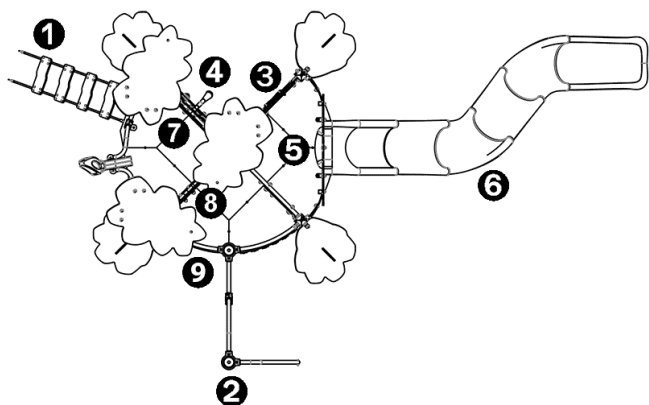

Physical inclusion
Sensory inclusion
Cognitive inclusion

Play value : **29**

role play x3	sliding x1	meeting x2	resting x4	handling x2	swinging x4	hiding x1	balancing x1
taking shelter x1	thinking x1	sound stimulation x1	tactile stimulation x3	visual stimulation x2	climbing x3		

Components

- ❶ Net ladder
- ❷ Interconnection
- ❸ Play porthole
- ❹ Clock panel
- ❺ Platform Ht : 2,37 m
- ❻ Toboggan Ht : 2,37 m
- ❼ Play panel
- ❽ Palissade cabane
- ❾ 2-seater suspended seats

Installation of equipment

IMPORTANT: It is essential to refer to the installation instructions for information on the size of the safety areas.

-  Impact area (minimum normative surface)
-  Free space

1	0,6m	6m ²
2	1m	4m ²
3	1,5m	6,5m ²
4	1,77m	12m ²
5	1,95m	8,5m ²
6	2,37m	10m ²

3

18h00

1.17m³

47m²

868kg

32kg