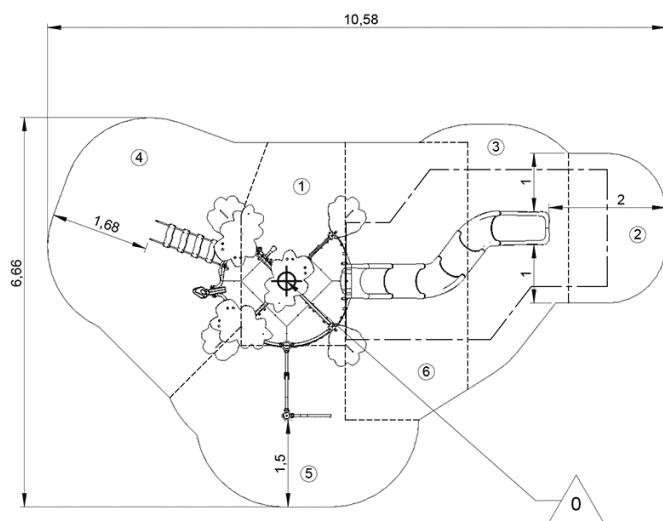

Components

- ❶ Net ladder
- ❷ Interconnection
- ❸ Play porthole
- ❹ Clock panel
- ❺ Platform Ht : 2,37 m
- ❻ Toboggan Ht : 2,37 m
- ❼ Play panel
- ❽ Palissade cabane
- ❾ 2-seater suspended seats

Installation of equipment

IMPORTANT: It is essential to refer to the installation instructions for information on the size of the safety areas.

-  Impact area (minimum normative surface)
-  Free space

1	0,6m	6m ²
2	1m	4m ²
3	1,5m	6,5m ²
4	1,77m	12m ²
5	1,95m	8,5m ²
6	2,37m	10m ²

3

18h00

1.17m³

47m²

868kg

32kg