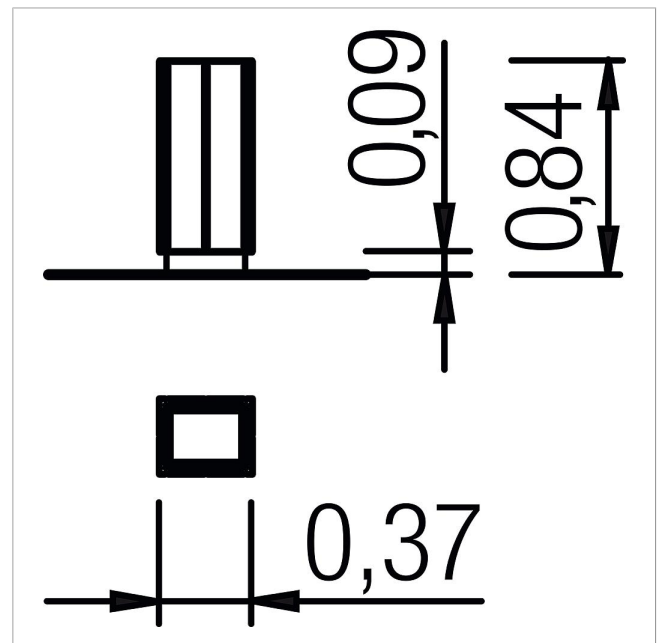

### Scope of delivery

1x waste bin Linaria: galvanized steel, colourless oiled hardwood

	Material	Galvanized steel, oiled hardwood
	Foundation level	FL 3
	Minimum space	-
	Free falling height	-
	Impact protection net	-
	Foundations	1 x CF
	Assembly	1 person/1,5 h
	Largest section	37x30x84 cm