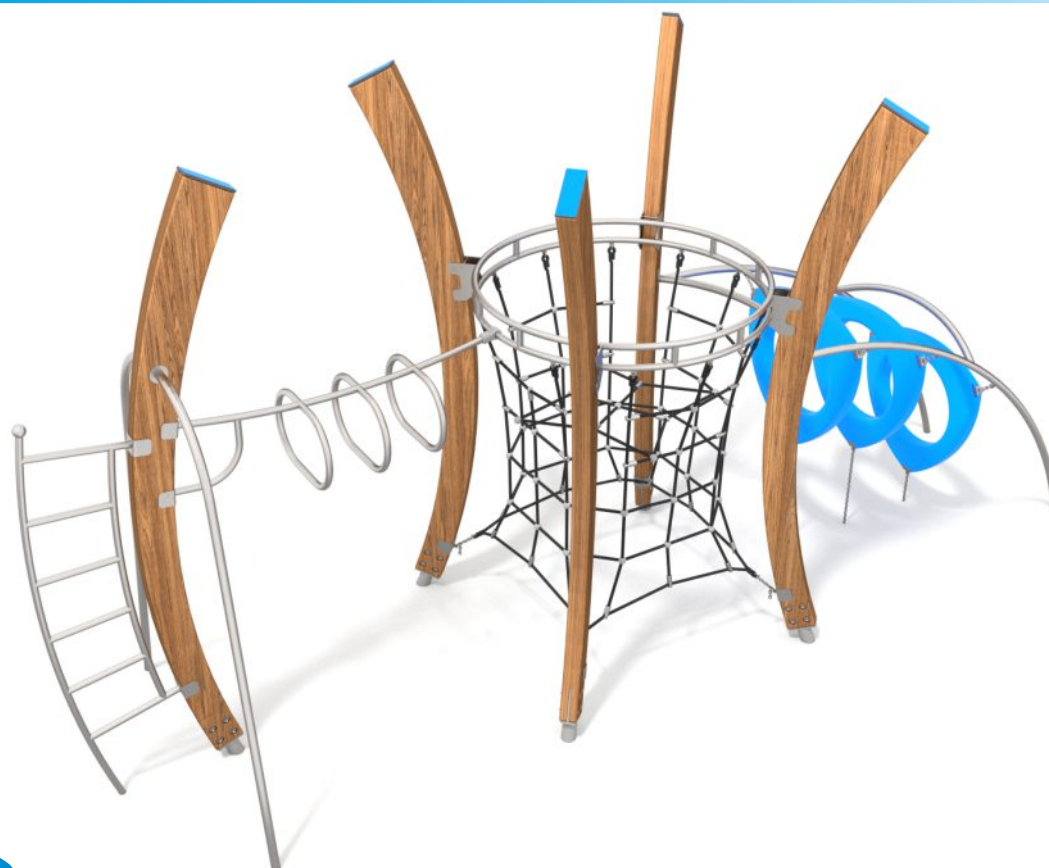

# Buglo®

8511

CLIMBING

FUN

INTEGRATION

[www.buglo.eu](http://www.buglo.eu)

[ms@buglo.pl](mailto:ms@buglo.pl)

8511

## PRODUCT DESCRIPTION

Dimensions: 617 x 205 cm  
Impact area: 958 x 573 cm  
Total height: 313 cm  
Free fall height: 211 cm

The heaviest element: 35 kg  
The biggest element: 352 cm

Availability of spare parts: YES  
Product compliant with EN 1176-1:2017: YES  
Age group: 3-12 years