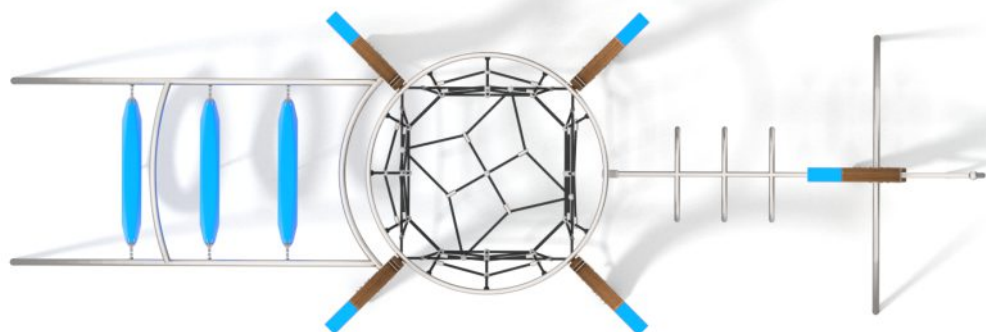

## PRODUCT DESCRIPTION

Dimensions: 617 x 205 cm  
Impact area: 958 x 573 cm  
Total height: 313 cm  
Free fall height: 211 cm

The heaviest element: 35 kg  
The biggest element: 352 cm

Availability of spare parts: YES  
Product compliant with EN 1176-1:2017: YES  
Age group: 3-12 years