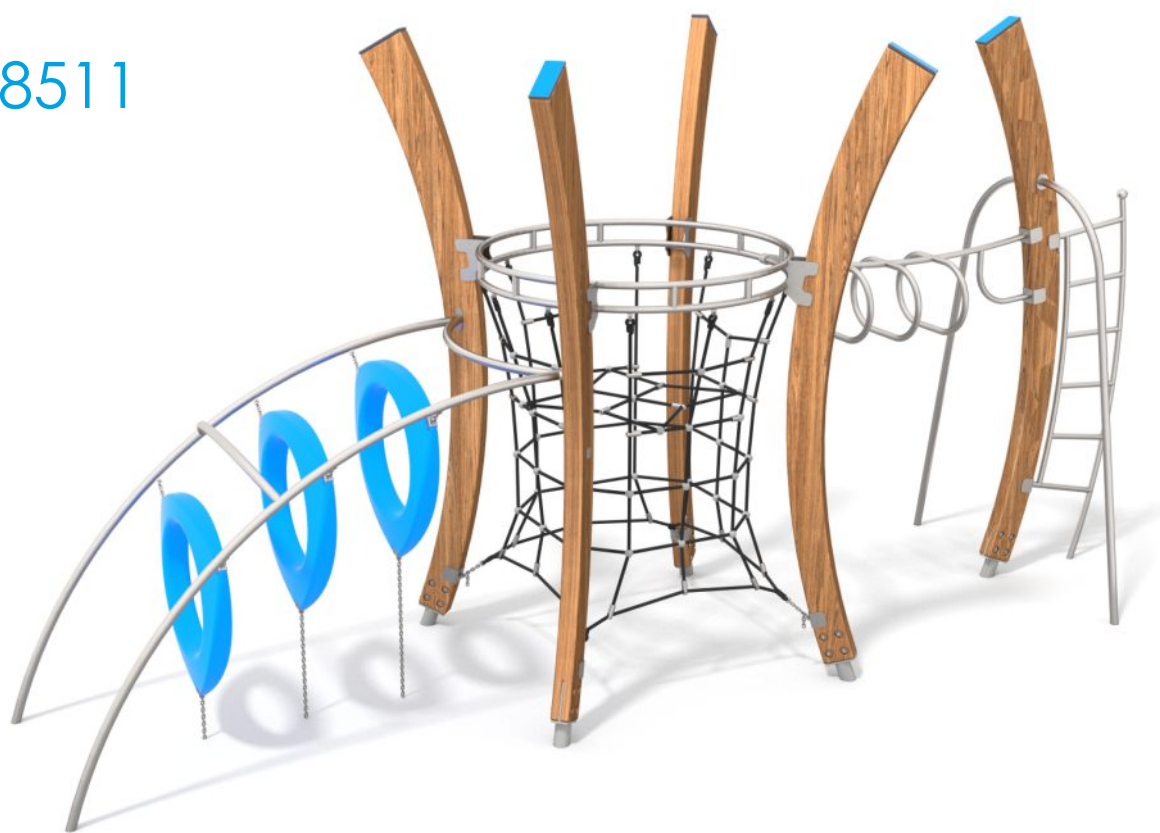

# Buglo®

8511

CLIMBING

FUN

INTEGRATION

[www.buglo.eu](http://www.buglo.eu)

[ms@buglo.pl](mailto:ms@buglo.pl)

8511

## PRODUCT DESCRIPTION

Dimensions: 617 x 205 cm  
Impact area: 958 x 573 cm  
Total height: 313 cm  
Free fall height: 211 cm

The heaviest element: 35 kg  
The biggest element: 352 cm

Availability of spare parts: YES  
Product compliant with EN 1176-1:2017: YES  
Age group: 3-12 years