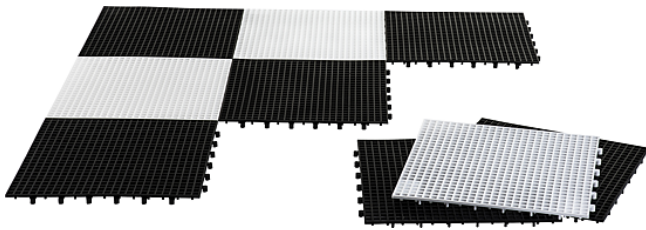

## fit Chess and Drafts Board

made in germany

### Scope of delivery

1x playing field 280x280 cm: weather-resilient plastic

	Material	Plastic
	Foundation level	-
	Minimum space	4,80x4,80x2,00 m
	Free falling height	-
	Impact protection net	-
	Foundations	-
	Largest section	-
	Heaviest section	-