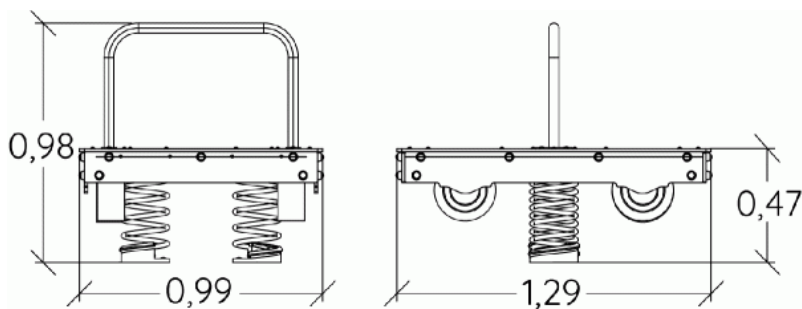

Physical inclusion
Sensory inclusion
Cognitive inclusion