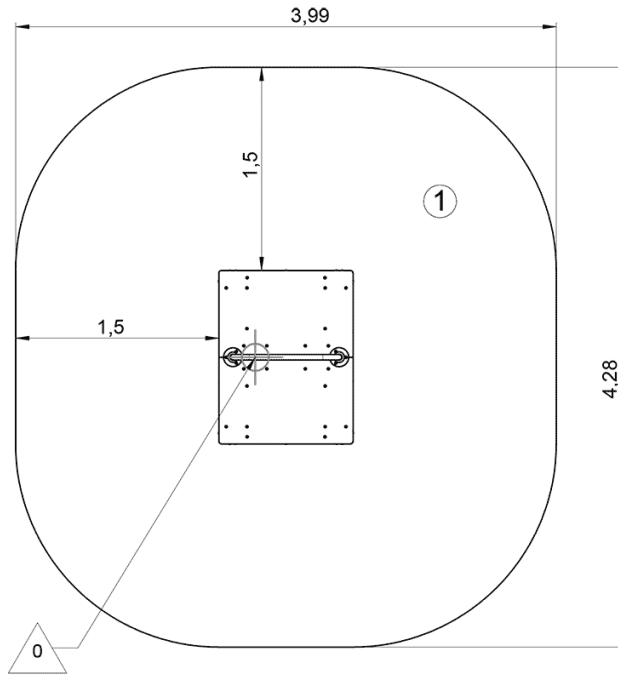

x1

x1

Installation of equipment

IMPORTANT: It is essential to refer to the installation instructions for information on the size of the safety areas.

-  Impact area (minimum normative surface)
-  Free space

		
1	0,6m	15m ²

2

02h00

0m³

15m²

126kg

11kg