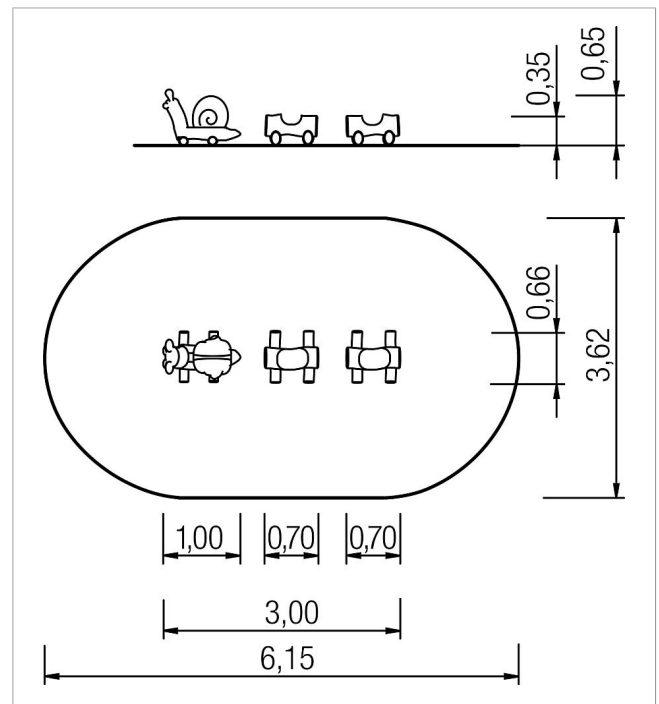

5 45 341 063 00

**paradiso climbing  
snail Pinella**

made in germany

**Scope of delivery**

1x carved figure Snail: robinia  
2x carved figure Trailer: robinia

	Material	Robinia natural
	Foundation level	ET 500
	Minimum space	6,15x3,45x2,40 m
	Free falling height	55 cm
	Impact protection net	-
	Foundations	6x CF
	Assembly	1 person/2 h