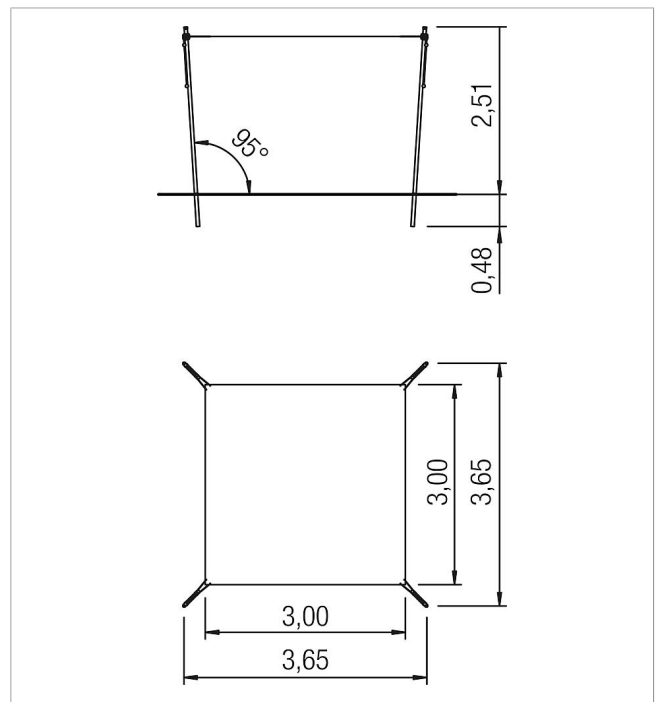

5 59 166 021

Basis Awning height-adjustable 3,00x3,00 m

made in germany

Scope of delivery

- 4x post: galvanised steel
- 4x cover: plastic
- 4x ground sleeve: galvanised steel
- 4x comfort handle: powder-coated steel
- 1x awning: HDPE knitted fabric UPF 10-20