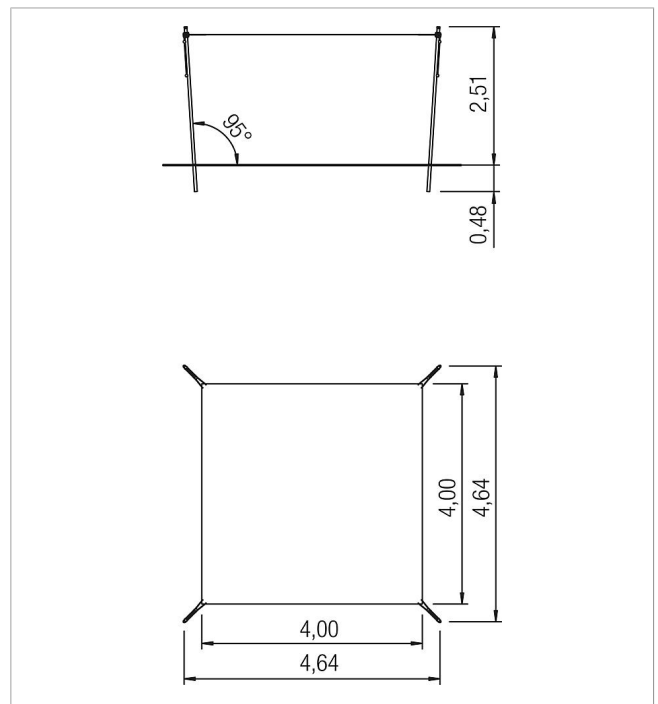

5 59 167 021

Basis Awning height-adjustable 4,00x4,00 m

made in germany

Scope of delivery

- 4x post: galvanised steel
- 4x cover: plastic
- 4x ground sleeve: galvanised steel
- 4x comfort handle: powder-coated steel
- 1x awning: HDPE knitted fabric UPF 10-20