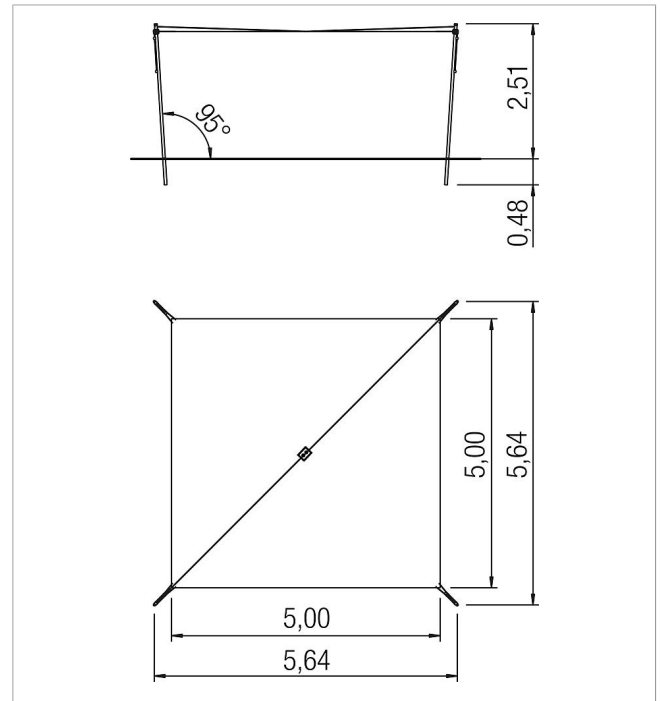

5 59 168 021

Basis Awning height-adjustable 5,00x5,00 m

made in germany

Scope of delivery

- 4x post: galvanised steel
- 4x cover: plastic
- 4x ground sleeve: galvanised steel
- 4x comfort handle: powder-coated steel
- 1x center tensioning: steel
- 1x awning: HDPE knitted fabric UPF 10-20

Material

HDPE