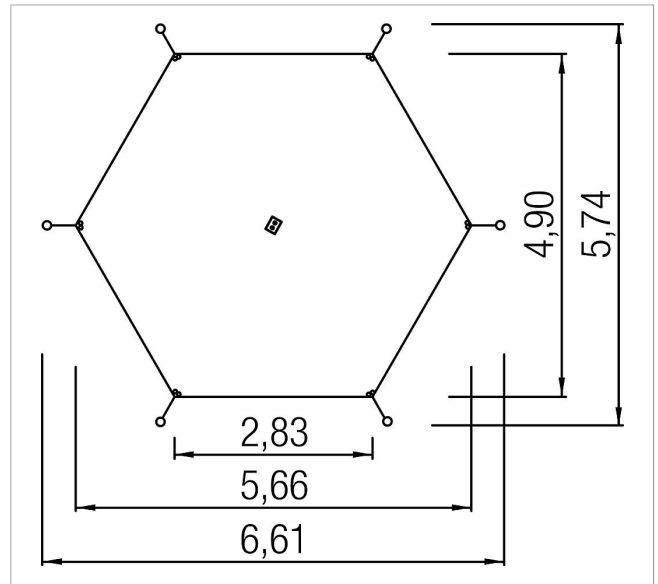

5 59 169 021

Basis Awning height-adjustable hexagon

made in germany

Scope of delivery

- 6x post: galvanised steel
- 6x cover: plastic
- 6x ground sleeve: galvanised steel
- 6x comfort handle: powder-coated steel
- 2x center tensioning: steel
- 1x awning: HDPE knitted fabric UPF 10-20