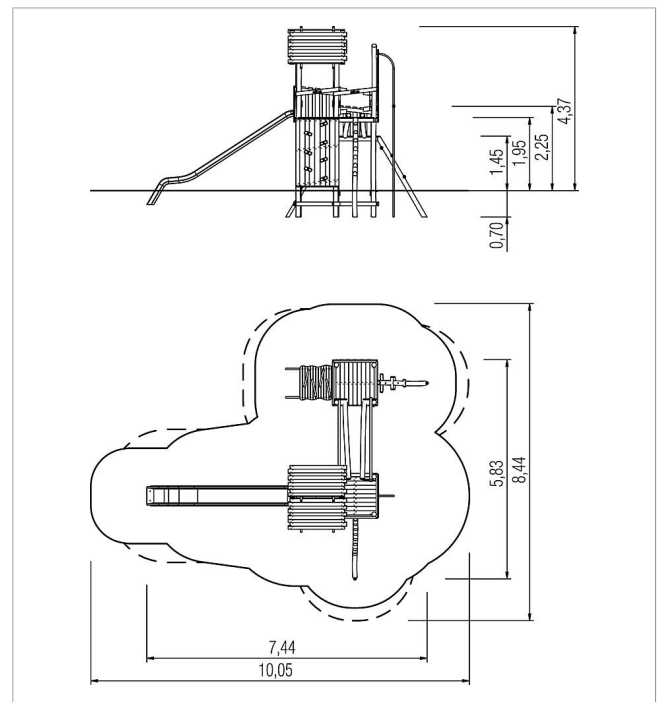

5 45 317 063 00

**paradiso play unit
Ruben, solo**

made in germany

Scope of delivery

10x post structure: robinia
 3x platform structure: robinia
 1x pitched roof: robinia
 1x climbing board: robinia
 1x ramp: robinia
 1x fireman's pole: stainless steel
 1x log ascent: robinia
 1x crossbars ascent: robinia
 1x balance log sloped: robinia
 2x parapet: robinia
 4x walk-through protection: robinia
 1x slide entry plate: robinia
 4x set of grips: coated aluminium
 11x squared timber: robinia
 1x counter: robinia
 fittings: stainless steel

	Material	Robinia natural
	Foundation level	FL 3
	Minimum space	10,05x8,44x4,37 m
	Free falling height	225 cm
	Impact protection net	52,0 m ²
	Foundations	15x CF
	Assembly	2 persons/6 h
	Largest section	Ø 14x425 cm