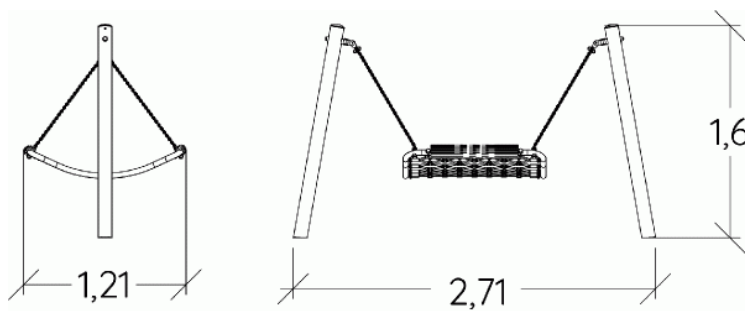

2+

5

0,94m

1 = 2,71m  
2 = 1,21m  
3 = 1,6m

Physical inclusion  
Sensory inclusion  
Cognitive inclusion

Play value :

3

meeting

x1

resting

x1

swinging

x1

## Installation of equipment

**IMPORTANT:** It is essential to refer to the installation instructions for information on the size of the safety areas.

———— Impact area (minimum normative surface)

- - - - - Free space

		
1	0,94m	12m <sup>2</sup>

2

01h00

0.4m<sup>3</sup>

12m<sup>2</sup>

64kg

28kg