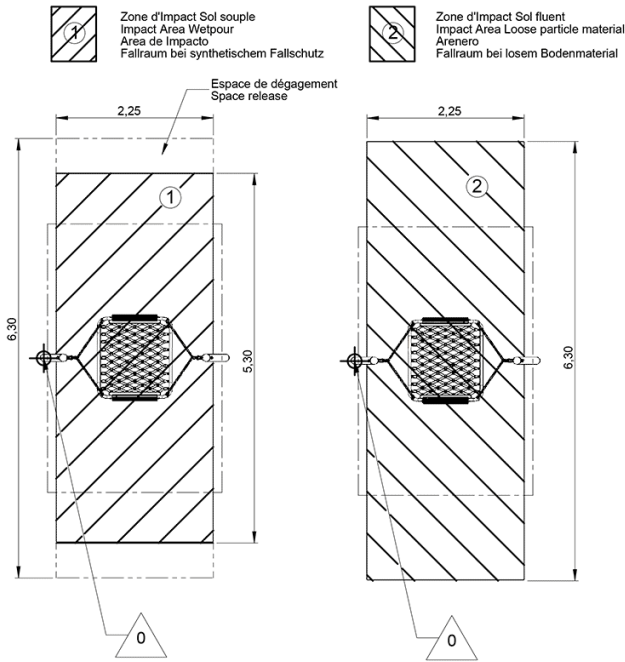

x1

resting

x1

swinging

x1

## Installation of equipment

**IMPORTANT:** It is essential to refer to the installation instructions for information on the size of the safety areas.

———— Impact area (minimum normative surface)

- - - - - Free space

		
1	0,94m	12m <sup>2</sup>

2

01h00

0.4m<sup>3</sup>

12m<sup>2</sup>

64kg

28kg