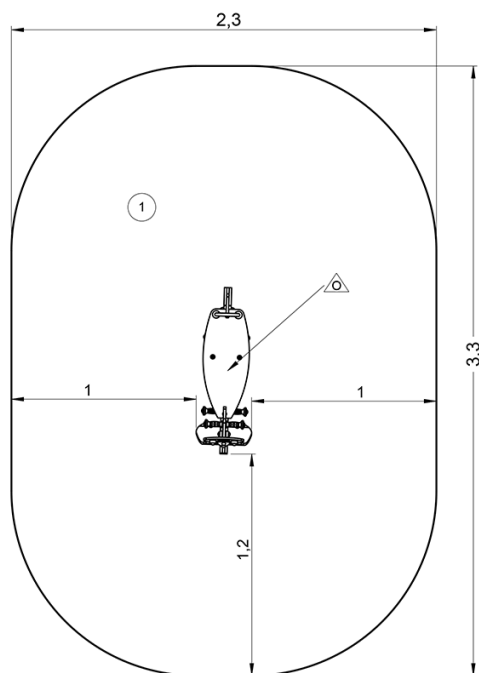

Installation of equipment

IMPORTANT: It is essential to refer to the installation instructions for information on the size of the safety areas.

 Impact area (minimum normative surface)

 Free space

		
1	0,6m	7m ²

1

01h00

0m³

7m²

30kg

10kg