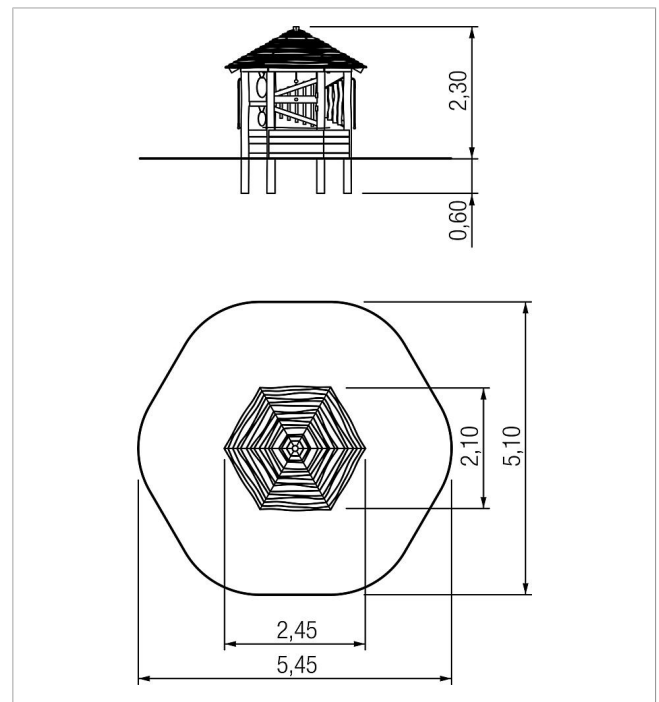

	Material	Robinia natural
	Foundation level	ET 700
	Minimum space	5,30x5,00x2,80 m
	Free falling height	35 cm
	Impact protection net	-
	Foundations	6x CF