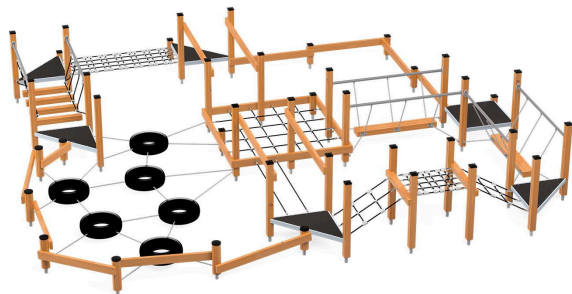

# Fitness set Quadro Simple

### DESCRIPTION

Supporting columns with a square cross-section of 9x9 cm, made of glued laminated wood, set 10 cm above the ground surface with steel anchors. Platforms with anti-slip surface. Steel elements protected against corrosion by galvanizing and powder coating. Wooden elements oiled or covered with colored azure. 16mm polypropylene ropes reinforced with a steel core. All connectors and fittings resistant to weather conditions and UV radiation. The device is placed 60 cm below ground level. Foundation according to the assembly instructions.

### SAFETY SURFACE

Zone	Max height of fall [m]	Area [m <sup>2</sup> ]	Perimeter of safety zone [m]
A	0.87	98	37.5
B			
C			

Viewpoint

Passage

Climbing

Fun

Physical activity