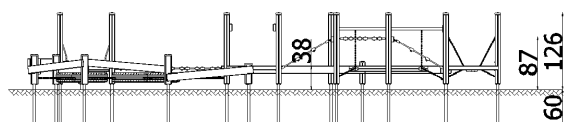

# Fitness set Quadro Simple

### DESCRIPTION

Supporting columns with a square cross-section of 9x9 cm, made of glued laminated wood, set 10 cm above the ground surface with steel anchors. Platforms with anti-slip surface. Steel elements protected against corrosion by galvanizing and powder coating. Wooden elements oiled or covered with colored azure. 16mm polypropylene ropes reinforced with a steel core. All connectors and fittings resistant to weather conditions and UV radiation. The device is placed 60 cm below ground level. Foundation according to the assembly instructions.

### INFORMATION

Number of users	45
Age range	3 - 14
Device dimensions [m]	7.74 x 7.3 x 1.26
Compliance with the norm	EN-1176-1:2017-12