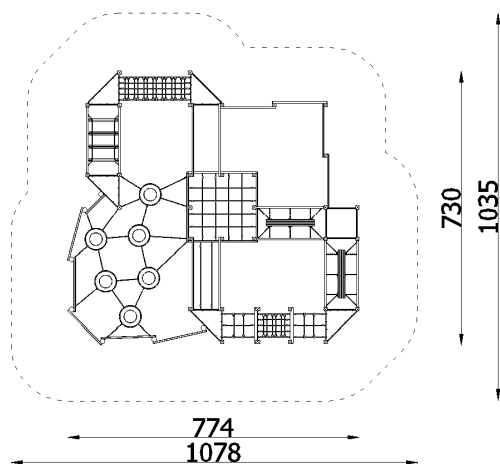

# Fitness set Quadro Simple

### DESCRIPTION

Supporting columns with a square cross-section of 9x9 cm, made of glued laminated wood, set 10 cm above the ground surface with steel anchors. Platforms with anti-slip surface. Steel elements protected against corrosion by galvanizing and powder coating. Wooden elements oiled or covered with colored azure. 16mm polypropylene ropes reinforced with a steel core. All connectors and fittings resistant to weather conditions and UV radiation. The device is placed 60 cm below ground level. Foundation according to the assembly instructions.

### INFORMATION

Number of users	45
Age range	3 - 14
Device dimensions [m]	7.74 x 7.3 x 1.26
Compliance with the norm	EN-1176-1:2017-12