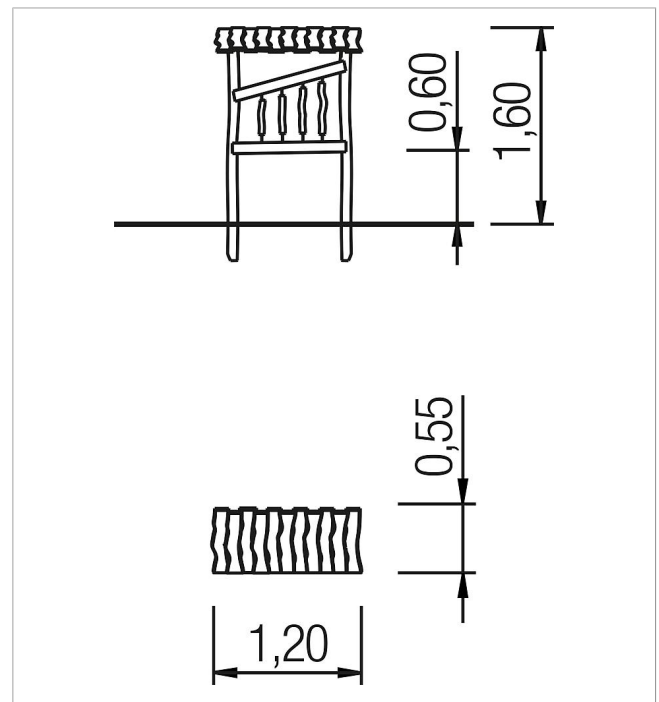

5 45 352 063 00

paradiso play board
Sound play

made in germany

Scope of delivery

1x play board Sound play: robinia

	Material	Robinia natural
	Foundation level	ET 700
	Minimum space	4,30x3,15x2,00 m
	Free falling height	-
	Impact protection net	-
	Foundations	2x CF
	Assembly	1 person/2 h