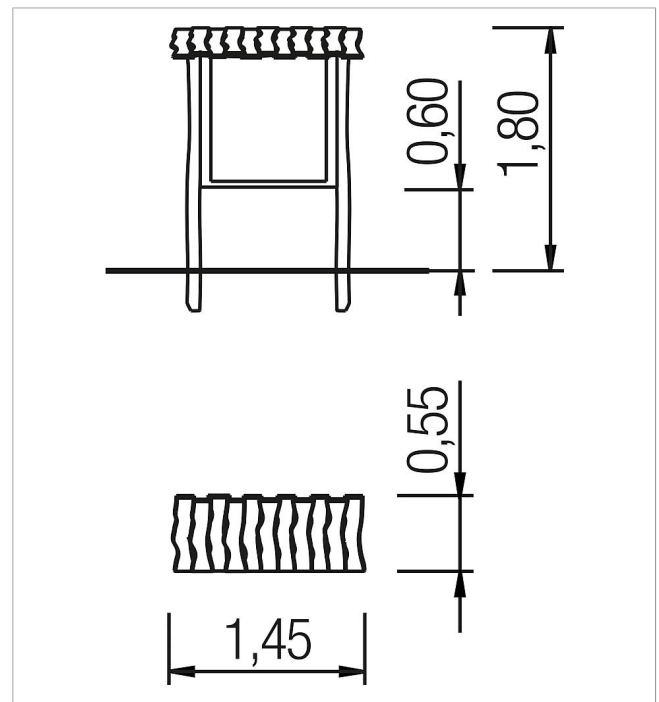

5 45 353 063 00

paradiso play panel Painting board

made in germany

Scope of delivery

1x play board: robinia

	Material	Robinia natural
	Foundation level	ET 700
	Minimum space	4,30x3,15x2,00 m
	Free falling height	-
	Impact protection net	-
	Foundations	2x CF
	Assembly	1 person/2 h