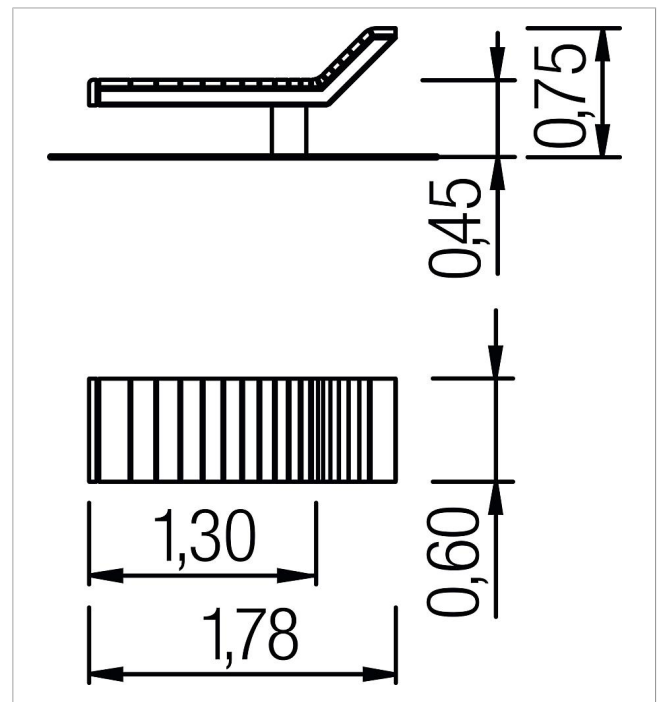

5 60 416 0

Lounger Allium

made in germany

Scope of delivery

1x lounger Allium: concrete, colourless oiled hardwood

	Material	Concrete, oiled hardwood
	Foundation level	FL 3
	Minimum space	-
	Free falling height	-
	Impact protection net	-
	Foundations	1 x CF
	Assembly	2 persons/1,5 h
	Largest section	178x60x75 cm
	Heaviest section	430 kg